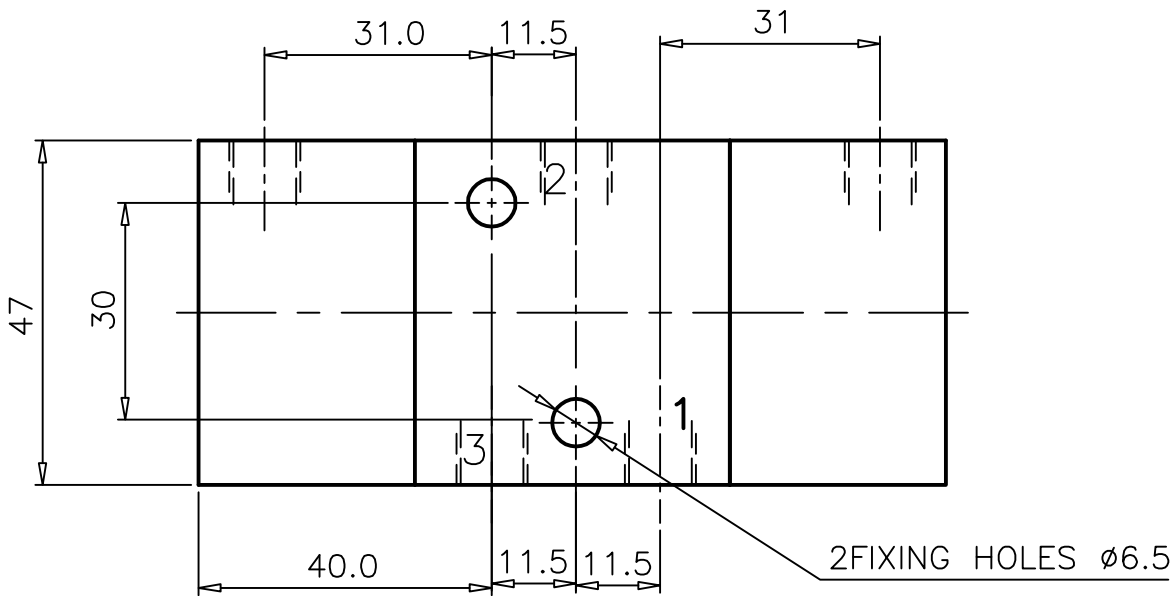

PRESSURE SET-RESET

Z03 0407 02

Type : 3/2 Spool Valve
 Pressure actuated

Port Size : G 1/8

Operating Pressure : 0-10 bar *

Operating Temperature : +5°C to +70°C

* CONSULT OUR TECHNICAL SERVICE FOR LOW PRESSURE AND VACUUM

ALL DIMENSIONS ARE IN mm

NUCON INDUSTRIES PRIVATE LIMITED
 88 , C.I.E , BALANAGAR ,
 HYDERABAD - 500 037

DRAWN	SREENIVAS.M	11.05.2005
CHECKED		
APPROVED		