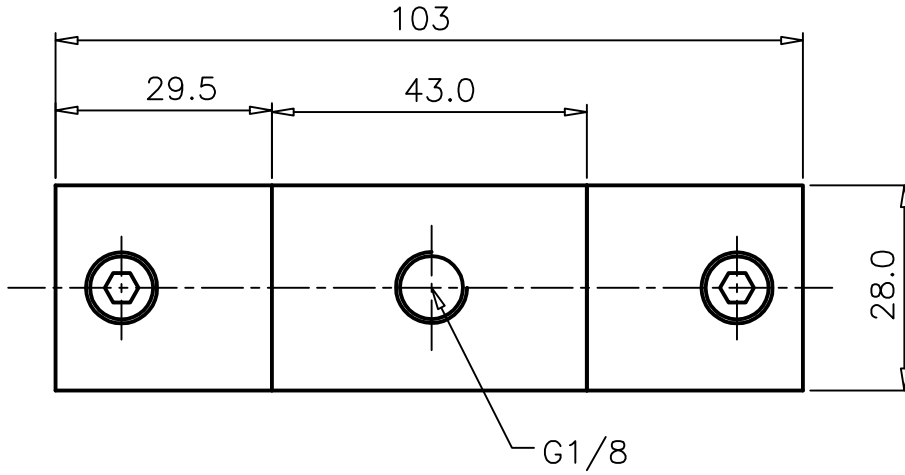

PRESSURE SET-RESET

Z03 0407 02

Type : 3/2 Spool Valve
 Pressure actuated

Port Size : G 1/8

Operating Pressure : 0-10 bar *

Operating Temperature : +5°C to +70°C

* CONSULT OUR TECHNICAL SERVICE FOR LOW PRESSURE AND VACUUM

ALL DIMENSIONS ARE IN mm

NUCON INDUSTRIES PRIVATE LIMITED
 88 , C.I.E , BALANAGAR ,
 HYDERABAD - 500 037

DRAWN	SREENIVAS.M	11.05.2005
CHECKED		
APPROVED		