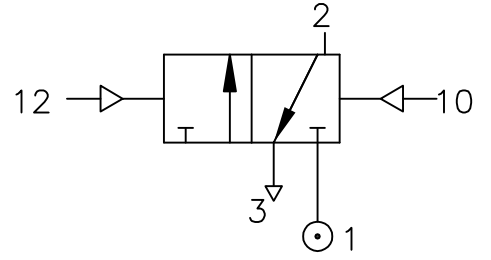

PRESSURE SET-RESET

Z03 0407 02

Type : 3/2 Spool Valve
 Pressure actuated

Port Size : G 1/8

Operating Pressure : 0-10 bar *

Operating Temperature : +5°C to +70°C

* CONSULT OUR TECHNICAL SERVICE FOR LOW PRESSURE AND VACUUM

ALL DIMENSIONS ARE IN mm

NUCON INDUSTRIES PRIVATE LIMITED
 88 , C.I.E , BALANAGAR ,
 HYDERABAD - 500 037

DRAWN	SREENIVAS.M	11.05.2005
CHECKED		
APPROVED		