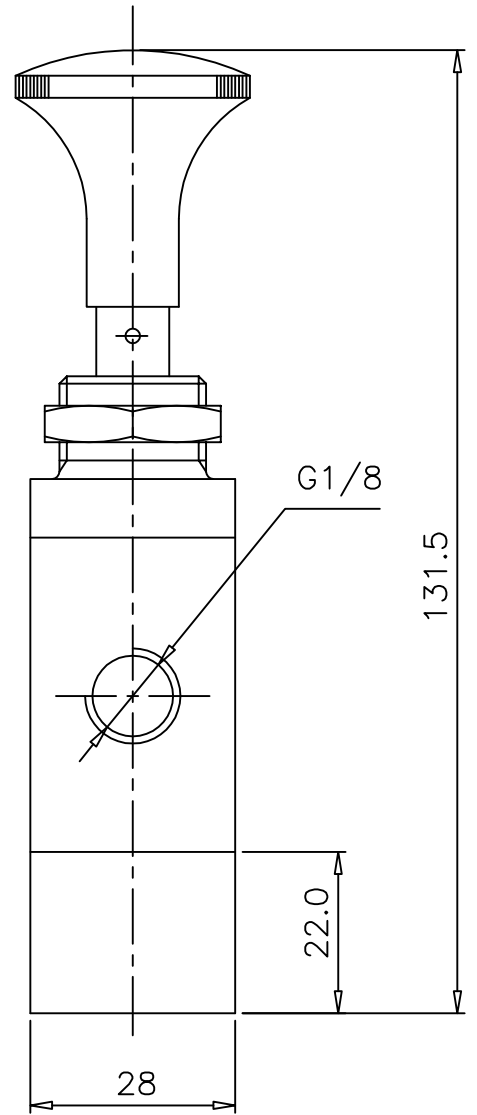

KNOB SET-RESET

Type : 3/2 Spool Valve
 Manually operated
 Port Size : G 1/8
 Operating Pressure : 2-10 bar
 Operating Temperature : +5°C to +70°C

Z03 0425 02

ALL DIMENSIONS ARE IN mm

NUCON ZANDER PRIVATE LIMITED
 88 , C.I.E , BALANAGAR ,
 HYDERABAD - 500 037