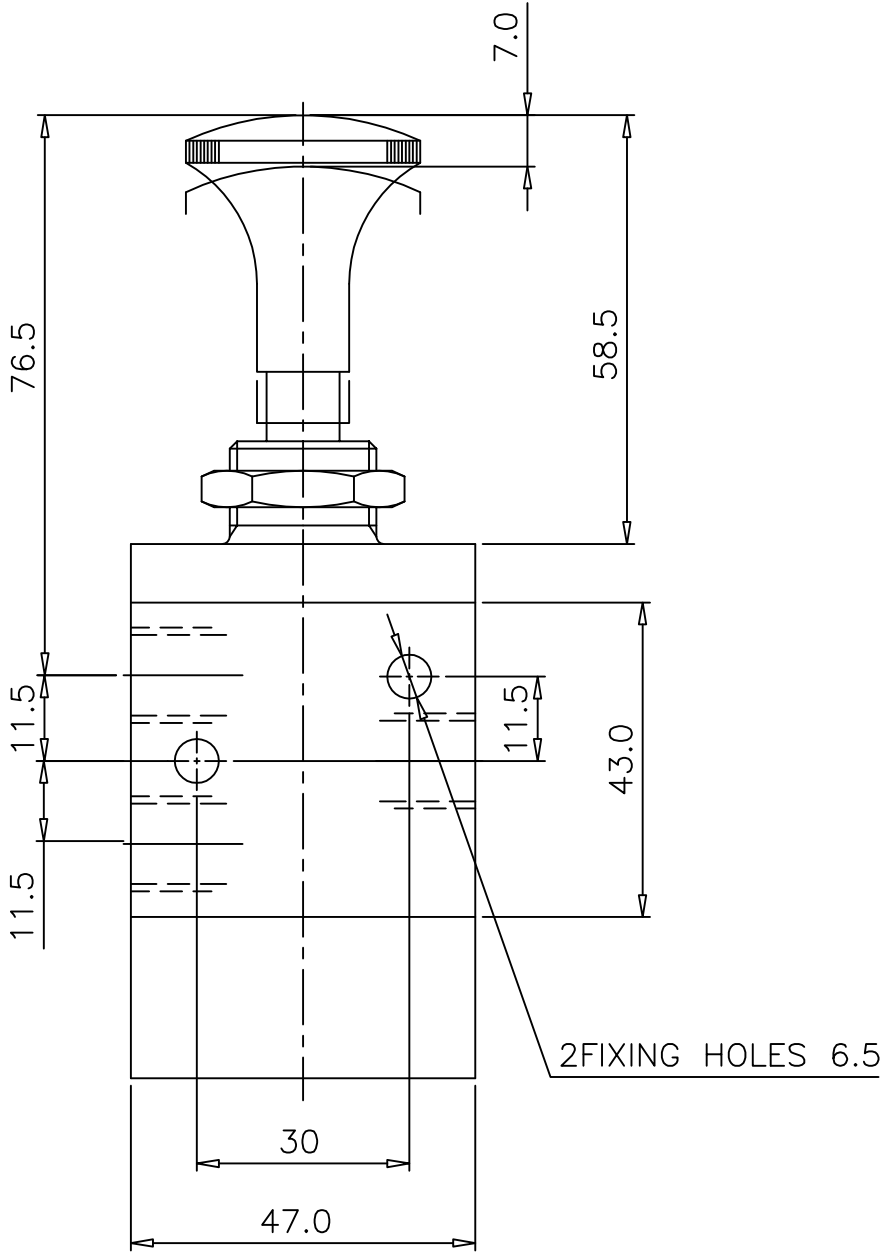

KNOB SET-RESET

Type : 3/2 Spool Valve
 Manually operated
 Port Size : G 1/8
 Operating Pressure : 2-10 bar
 Operating Temperature : +5°C to +70°C

Z03 0425 02

ALL DIMENSIONS ARE IN mm

NUCON ZANDER PRIVATE LIMITED
 88 , C.I.E , BALANAGAR ,
 HYDERABAD - 500 037