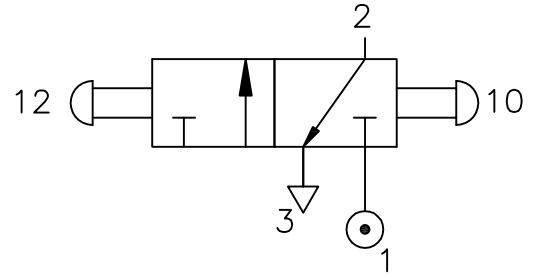

KNOB SET-RESET

Type : 3/2 Spool Valve
 Manually operated
 Port Size : G 1/8
 Operating Pressure : 2-10 bar
 Operating Temperature : +5°C to +70°C

Z03 0425 02

ALL DIMENSIONS ARE IN mm

NUCON ZANDER PRIVATE LIMITED
 88 , C.I.E , BALANAGAR ,
 HYDERABAD - 500 037