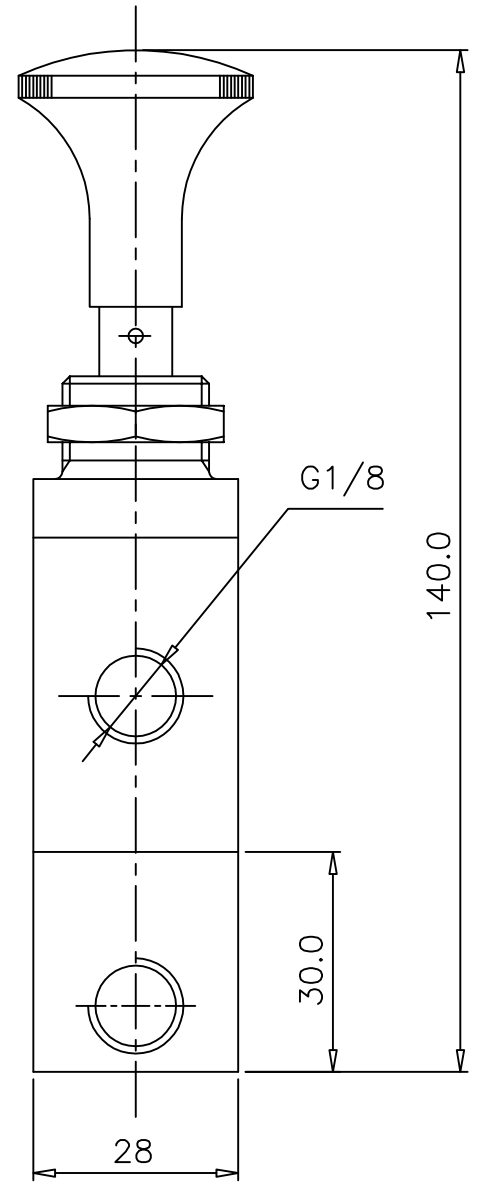

# KNOB SET, KNOB OR PRESSURE RESET

## Z03 0427 02

Type : 3/2 Spool Valve  
Manually operated

Port Size : G 1/8

Operating Pressure : 2-10 bar

Operating Temperature : +5°C to +70°C

Reset Pressure : 4 bar (minimum)

ALL DIMENSIONS ARE IN mm

NUCON ZANDER PRIVATE LIMITED  
88 , C.I.E , BALANAGAR ,  
HYDERABAD - 500 037