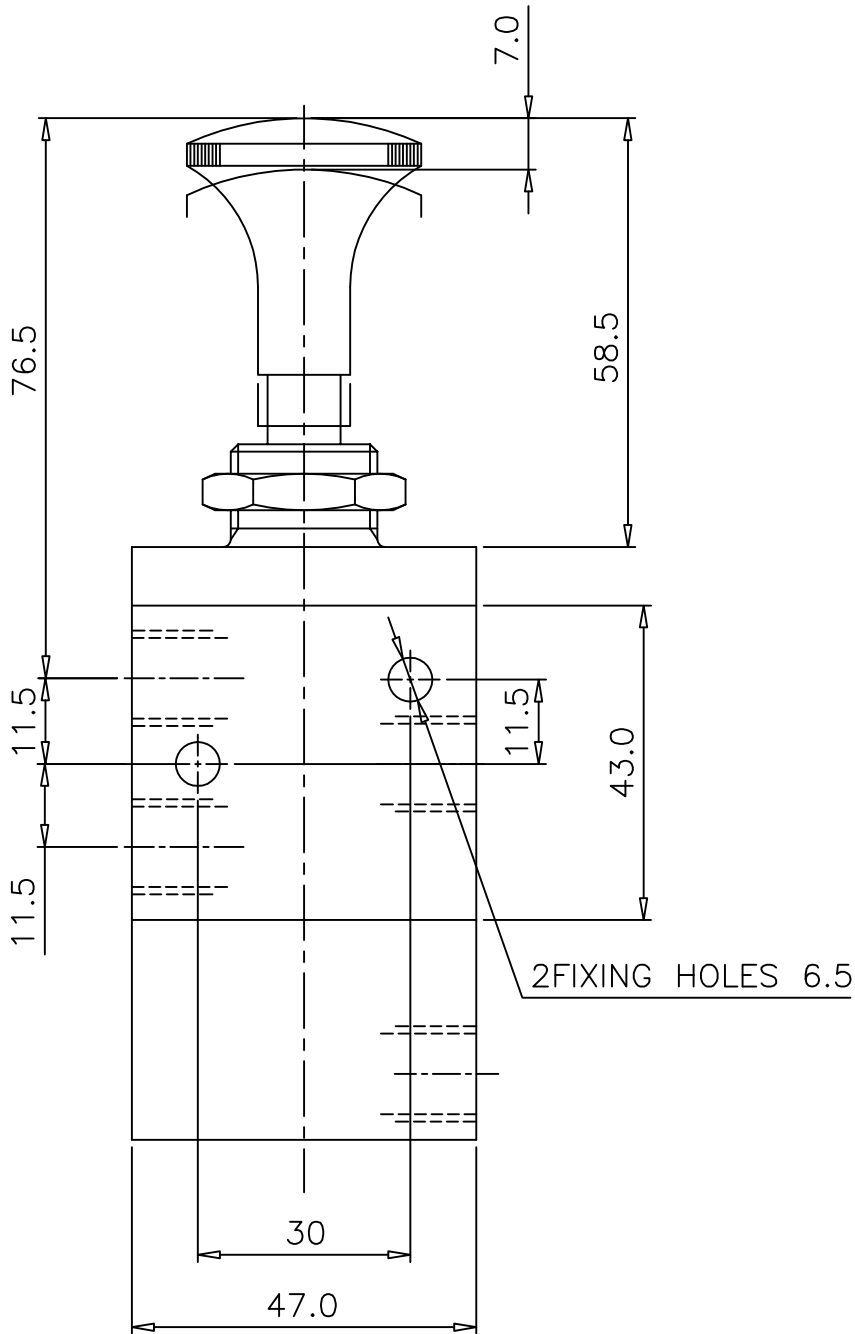

## Z03 0427 02

Type : 3/2 Spool Valve  
Manually operated

Port Size : G 1/8

Operating Pressure : 2-10 bar

Operating Temperature : +5°C to +70°C

Reset Pressure : 4 bar (minimum)

ALL DIMENSIONS ARE IN mm

NUCON ZANDER PRIVATE LIMITED  
88 , C.I.E , BALANAGAR ,  
HYDERABAD - 500 037