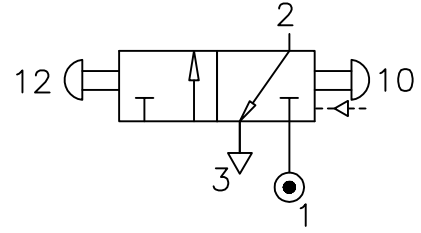

## Z03 0427 02

Type : 3/2 Spool Valve  
Manually operated

Port Size : G 1/8

Operating Pressure : 2-10 bar

Operating Temperature : +5°C to +70°C

Reset Pressure : 4 bar (minimum)

ALL DIMENSIONS ARE IN mm

NUCON ZANDER PRIVATE LIMITED  
88 , C.I.E , BALANAGAR ,  
HYDERABAD - 500 037