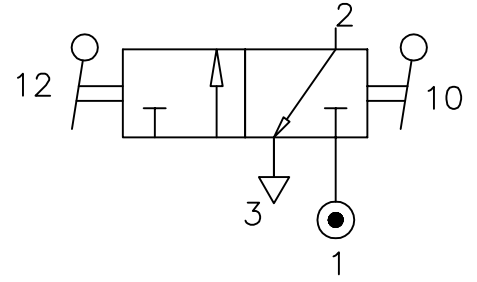

# LEVER SET-RESET

## Z03 0437 02

Type : 3/2 Spool Valve  
 Manually operated  
 Port Size : G 1/8  
 Operating Pressure : 2-10 bar  
 Operating Temperature : +5°C to +70°C

ALL DIMENSIONS ARE IN mm

NUCON ZANDER PRIVATE LIMITED  
 88 , C.I.E , BALANAGAR ,  
 HYDERABAD - 500 037