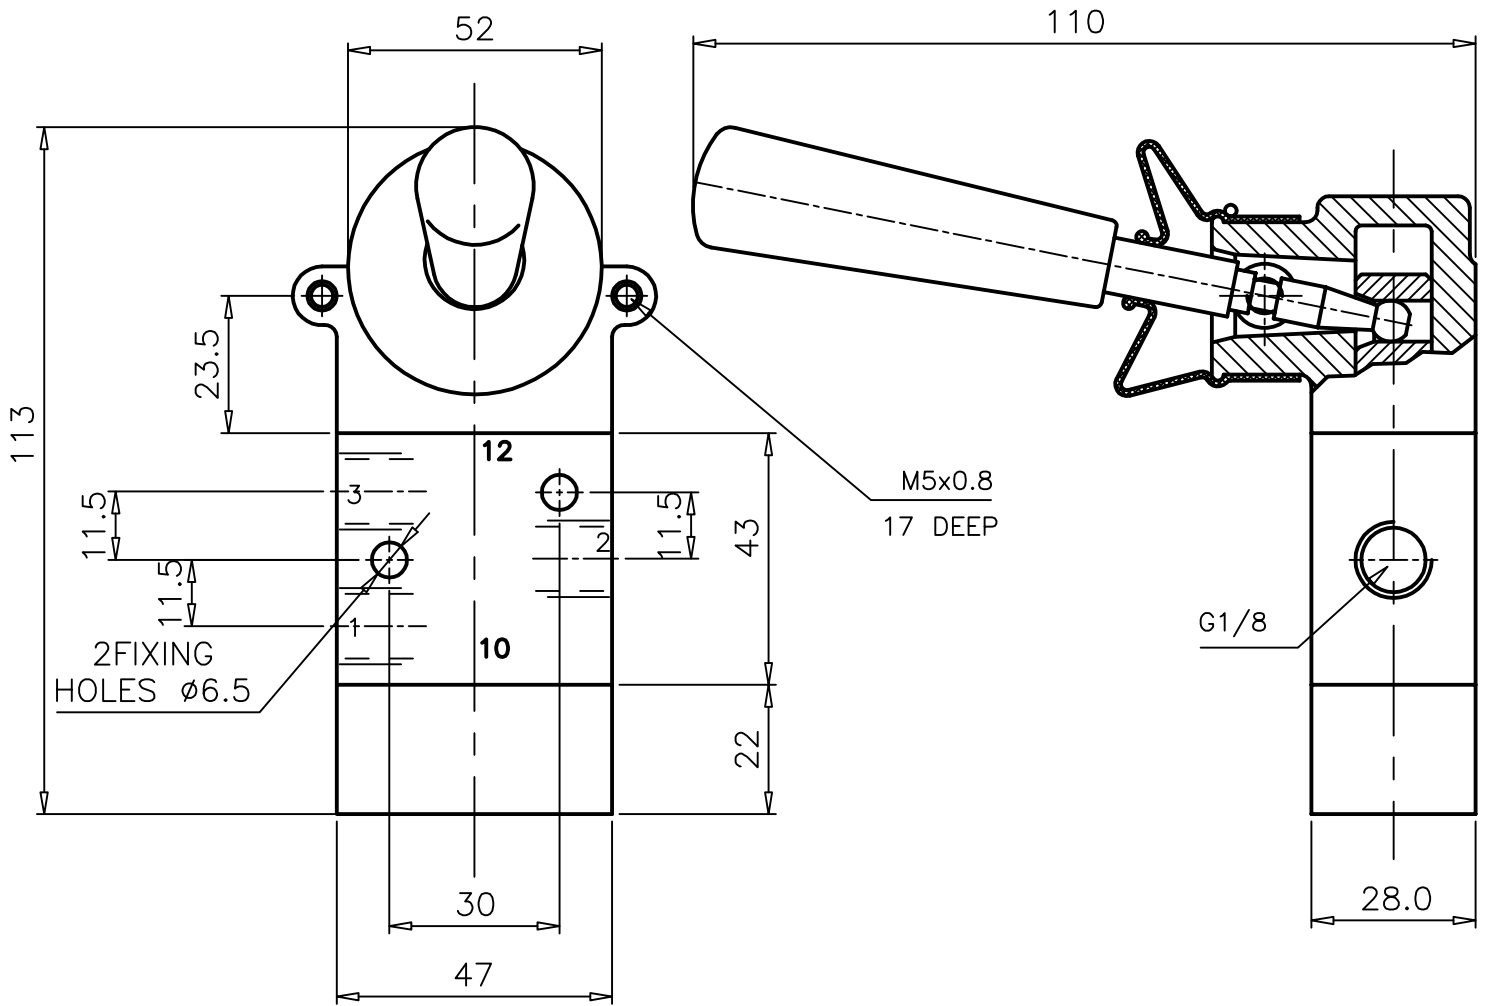

# LEVER SET-RESET

## Z03 0437 02

Type : 3/2 Spool Valve  
 Manually operated  
 Port Size : G 1/8  
 Operating Pressure : 2-10 bar  
 Operating Temperature : +5°C to +70°C

ALL DIMENSIONS ARE IN mm

NUCON ZANDER PRIVATE LIMITED  
 88 , C.I.E , BALANAGAR ,  
 HYDERABAD - 500 037