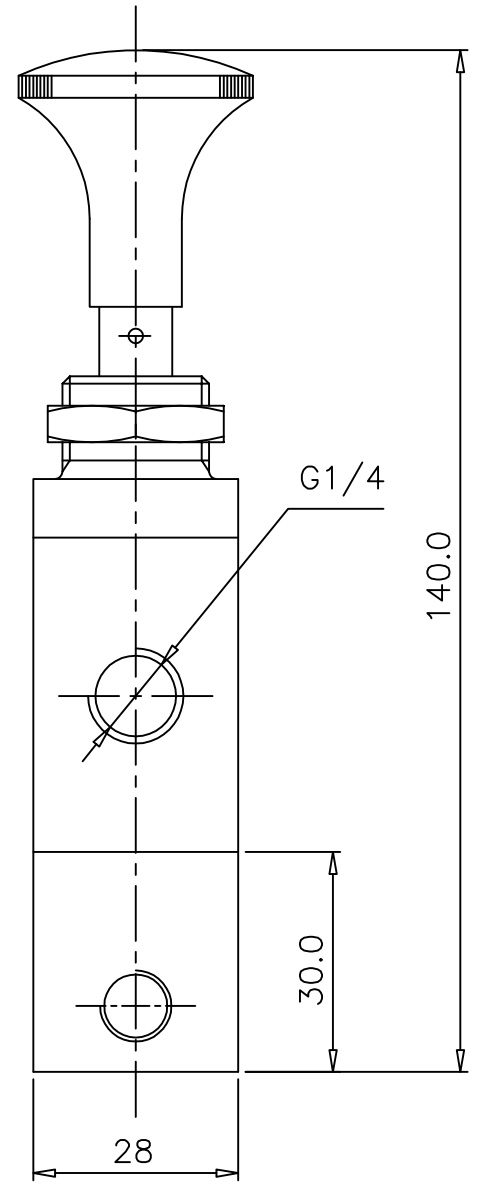

# KNOB SET, KNOB OR PRESSURE RESET

## Z03 0627 02

Type : 3/2 Spool Valve  
 Manually operated  
 Port Size : G 1/4  
 Operating Pressure : 2-10 bar  
 Operating Temperature : +5°C to +70°C  
 Reset Pressure : 4 bar (minimum)

ALL DIMENSIONS ARE IN mm