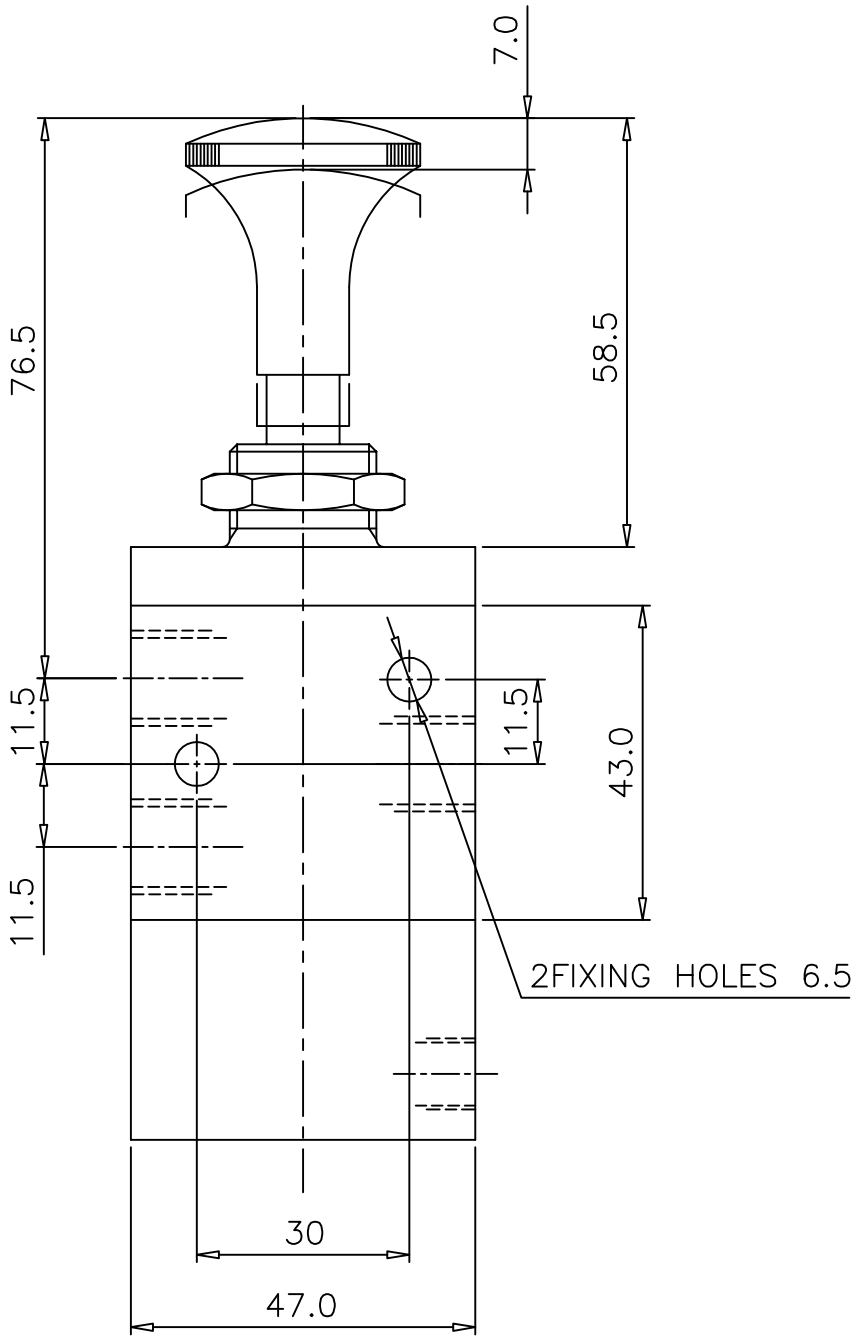

# KNOB SET, KNOB OR PRESSURE RESET

## Z03 0627 02

Type : 3/2 Spool Valve  
 Manually operated  
 Port Size : G 1/4  
 Operating Pressure : 2-10 bar  
 Operating Temperature : +5°C to +70°C  
 Reset Pressure : 4 bar (minimum)

ALL DIMENSIONS ARE IN mm