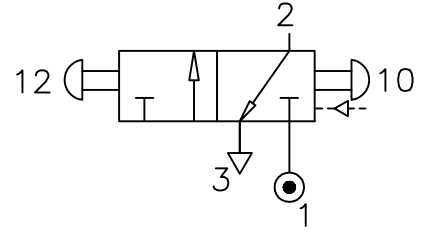

# KNOB SET, KNOB OR PRESSURE RESET

## Z03 0627 02

Type : 3/2 Spool Valve  
 Manually operated  
 Port Size : G 1/4  
 Operating Pressure : 2-10 bar  
 Operating Temperature : +5°C to +70°C  
 Reset Pressure : 4 bar (minimum)

ALL DIMENSIONS ARE IN mm