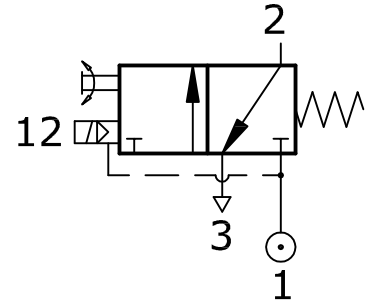

SOLENOID PILOT ACTUATED , SPRING RETURN

Z14 1135 00 000

Face Mounted Miniature Solenoid

Type : 3/2 Normally closed
 Integral pilot supply
 Port Size : G 1/8
 Operating Pressure : 0-10 bar*
 Operating Temperature : +5°C to +70°C

* CONSULT OUR TECHNICAL SERVICE FOR LOW PRESSURE AND VACUUM

ALL DIMENSIONS ARE IN mm

NUCON INDUSTRIES PRIVATE LIMITED
 88 , C.I.E , BALANAGAR ,
 HYDERABAD - 500 037

DRAWN	SREENIVAS.M	11.05.2005
CHECKED		
APPROVED		