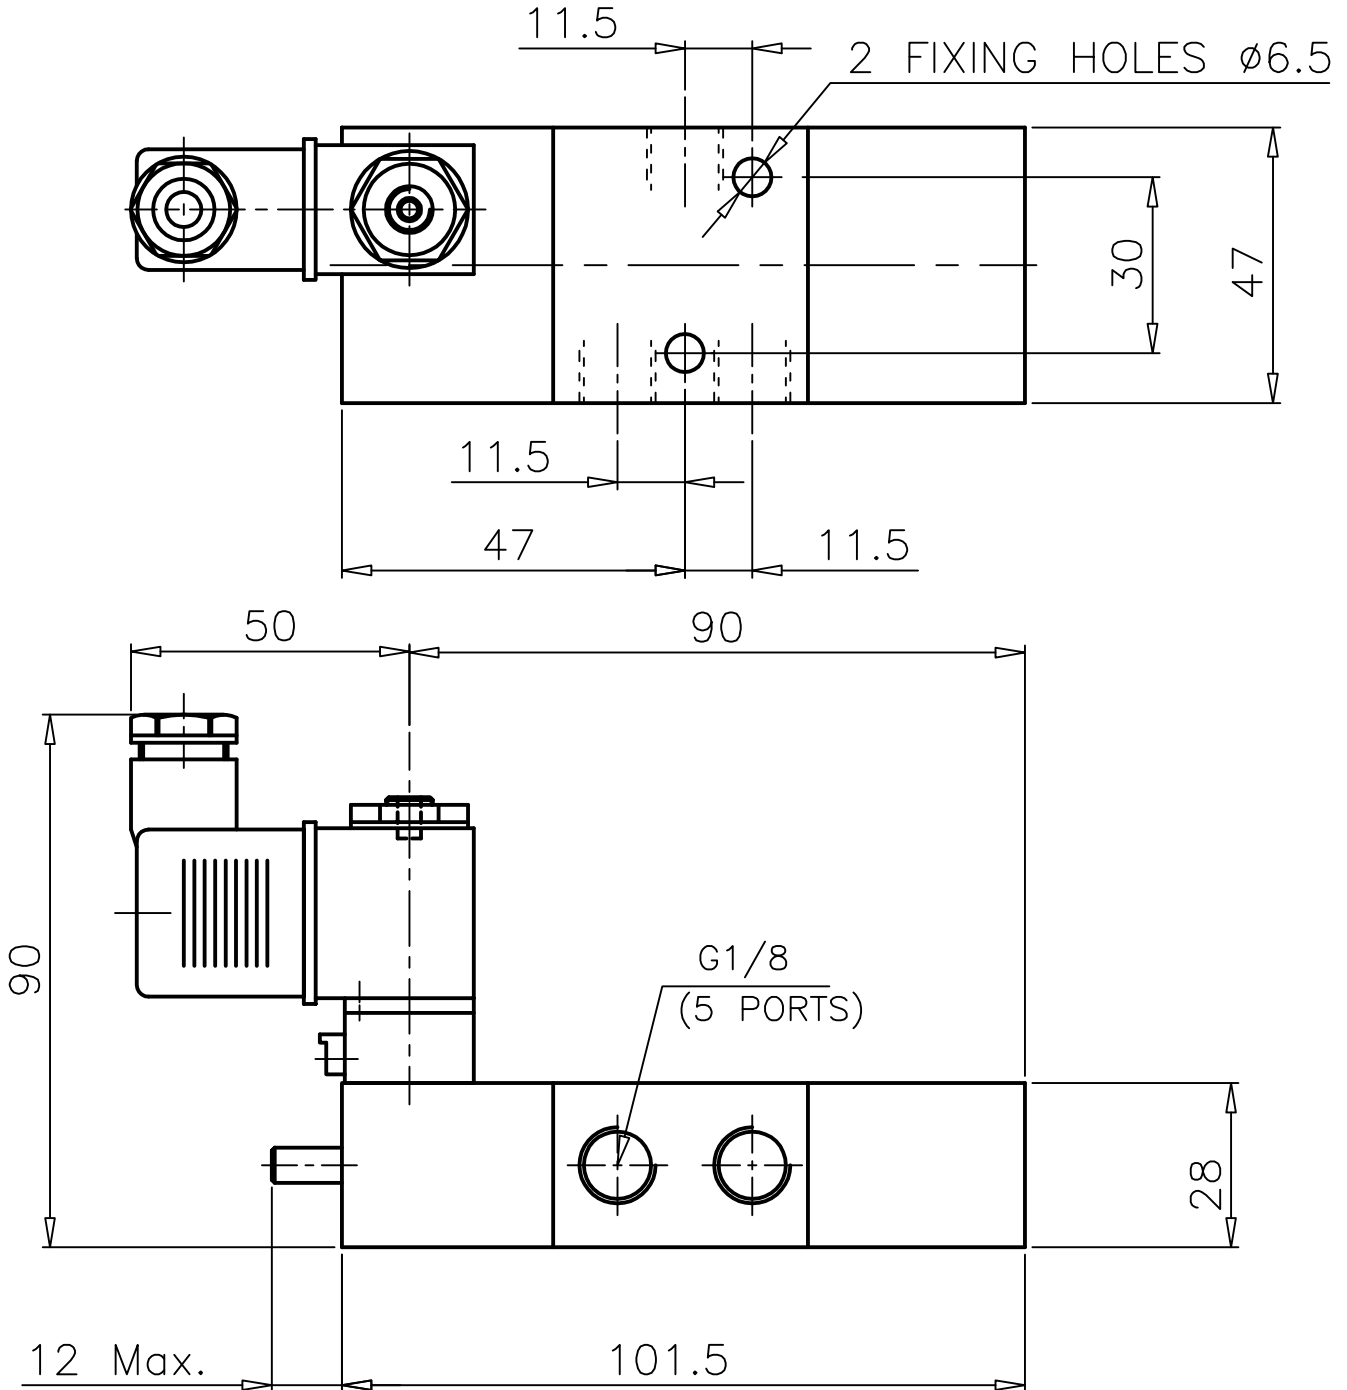

SOLENOID PILOT ACTUATED , SPRING RETURN

Z14 1135 00 000

Face Mounted Miniature Solenoid

Type : 3/2 Normally closed
 Integral pilot supply
 Port Size : G 1/8
 Operating Pressure : 0-10 bar*
 Operating Temperature : +5°C to +70°C

* CONSULT OUR TECHNICAL SERVICE FOR LOW PRESSURE AND VACUUM

ALL DIMENSIONS ARE IN mm

NUCON INDUSTRIES PRIVATE LIMITED
 88 , C.I.E , BALANAGAR ,
 HYDERABAD - 500 037

DRAWN	SREENIVAS.M	11.05.2005
CHECKED		
APPROVED		