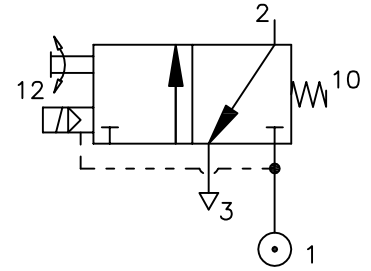

# Solenoid pilot actuated, Spring return - Side mounted

# Z14 2235 00 000

Type : 3/2 Spool Valve  
Soelnoind operated

Port Size : G 1/4  
Operating Pressure : 2-10 bar  
Operating Temperature : +5°C to +70°C \*

\* Consult our Technical Service for use below +2°C

ALL DIMENSIONS ARE IN mm

NUCON INDUSTRIES PRIVATE LIMITED  
88 , C.I.E , BALANAGAR ,  
HYDERABAD - 500 037

DRAWN	SREENIVAS.M	16.04.2005
CHECKED		
APPROVED		