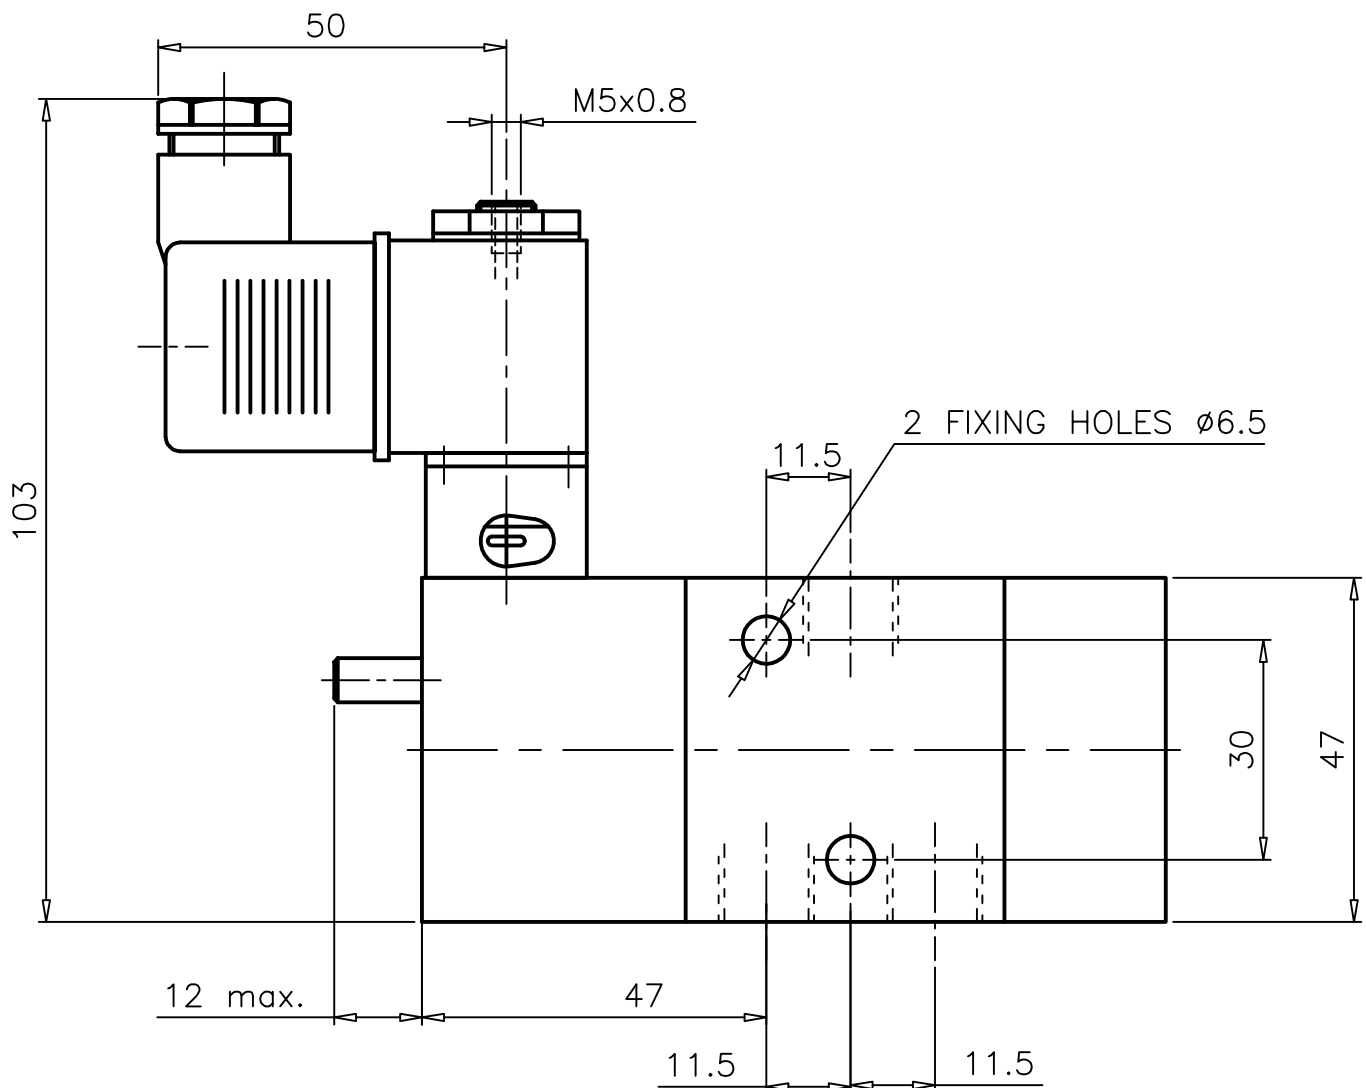

# Solenoid pilot actuated, Spring return - Side mounted

# Z14 2235 00 000

Type : 3/2 Spool Valve  
Soelnoind operated

Port Size : G 1/4  
Operating Pressure : 2-10 bar  
Operating Temperature : +5°C to +70°C \*

\* Consult our Technical Service for use below +2°C

ALL DIMENSIONS ARE IN mm

NUCON INDUSTRIES PRIVATE LIMITED  
88 , C.I.E , BALANAGAR ,  
HYDERABAD - 500 037

DRAWN	SREENIVAS.M	16.04.2005
CHECKED		
APPROVED		