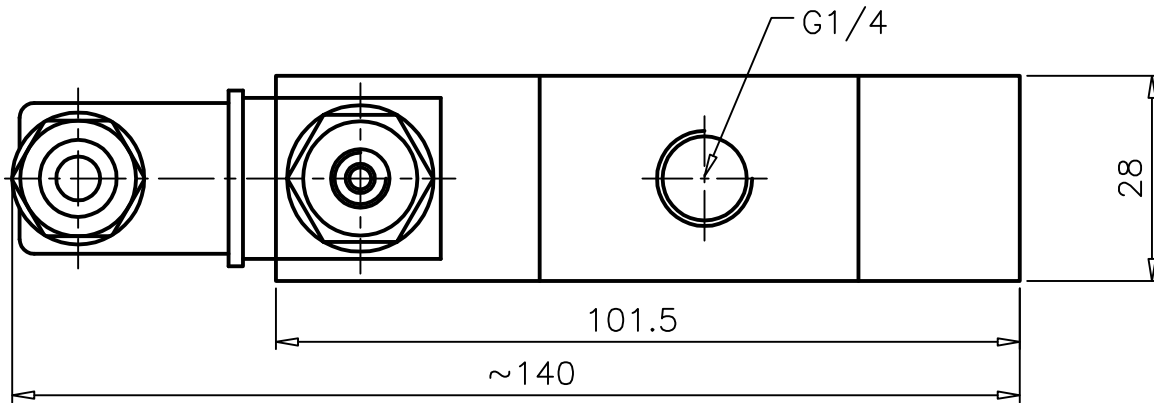

# Solenoid pilot actuated, Spring return - Side mounted

# Z14 2235 00 000

Type : 3/2 Spool Valve  
Soelnoind operated

Port Size : G 1/4  
Operating Pressure : 2-10 bar  
Operating Temperature : +5°C to +70°C \*

\* Consult our Technical Service for use below +2°C

ALL DIMENSIONS ARE IN mm

NUCON INDUSTRIES PRIVATE LIMITED  
88 , C.I.E , BALANAGAR ,  
HYDERABAD - 500 037

DRAWN	SREENIVAS.M	16.04.2005
CHECKED		
APPROVED		