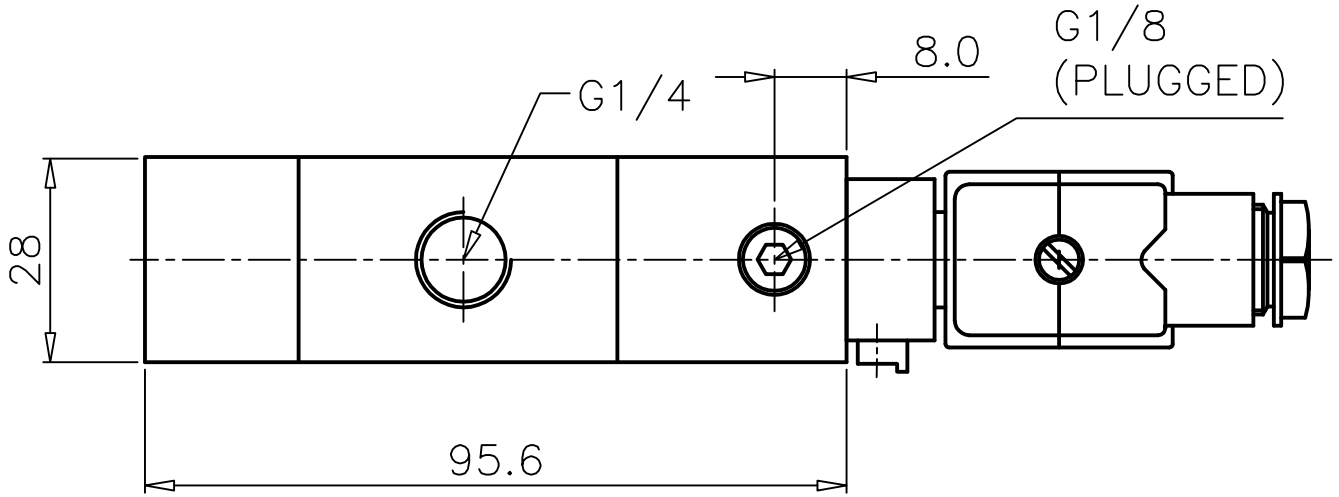

SOLENOID PILOT ACTUATED , SPRING RETURN
End Mounted Miniature Solenoid

Z14 2538 0M 000

Type : 3/2 Normally open
Integral pilot supply

Port Size : G 1/4

Operating Pressure : 0-10 bar*

Operating Temperature : +5°C to +70°C

* CONSULT OUR TECHNICAL SERVICE FOR LOW PRESSURE AND VACUUM

ALL DIMENSIONS ARE IN mm

NUCON INDUSTRIES PRIVATE LIMITED
88 , C.I.E , BALANAGAR ,
HYDERABAD - 500 037

| | | |
|----------|-------------|------------|
| DRAWN | SREENIVAS.M | 09.05.2005 |
| CHECKED | | |
| APPROVED | | |