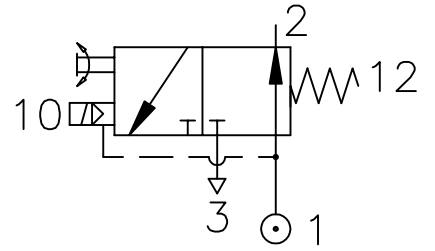

SOLENOID PILOT ACTUATED , SPRING RETURN
End Mounted Miniature Solenoid

Z14 2538 0M 000

Type : 3/2 Normally open
Integral pilot supply

Port Size : G 1/4

Operating Pressure : 0-10 bar*

Operating Temperature : +5°C to +70°C

* CONSULT OUR TECHNICAL SERVICE FOR LOW PRESSURE AND VACUUM

ALL DIMENSIONS ARE IN mm

NUCON INDUSTRIES PRIVATE LIMITED
88 , C.I.E , BALANAGAR ,
HYDERABAD - 500 037

| | | |
|----------|-------------|------------|
| DRAWN | SREENIVAS.M | 09.05.2005 |
| CHECKED | | |
| APPROVED | | |