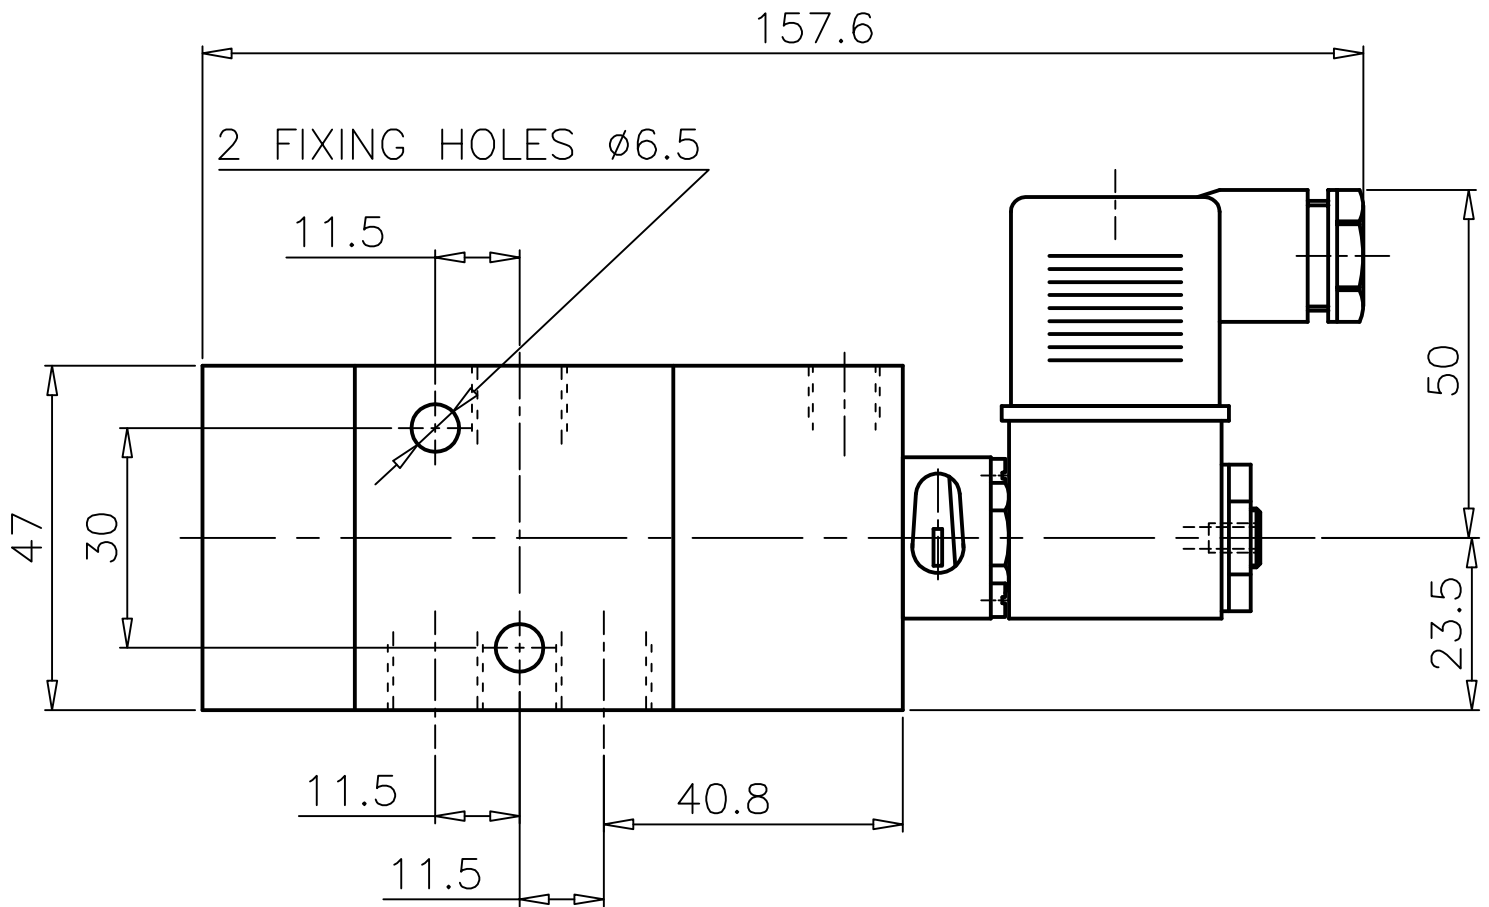

SOLENOID PILOT ACTUATED , SPRING RETURN
End Mounted Miniature Solenoid

Z14 2538 0M 000

Type : 3/2 Normally open
Integral pilot supply

Port Size : G 1/4

Operating Pressure : 0-10 bar*

Operating Temperature : +5°C to +70°C

* CONSULT OUR TECHNICAL SERVICE FOR LOW PRESSURE AND VACUUM

ALL DIMENSIONS ARE IN mm

NUCON INDUSTRIES PRIVATE LIMITED
88 , C.I.E , BALANAGAR ,
HYDERABAD - 500 037

| | | |
|----------|-------------|------------|
| DRAWN | SREENIVAS.M | 09.05.2005 |
| CHECKED | | |
| APPROVED | | |