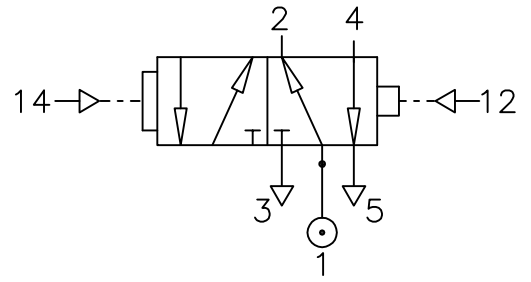

Pressure Priority Set, Pressure Reset

ZM/1702/33

Type : 5/2
 Port Size : G1/4
 Operating Pressure : 2 - 10 bar
 Operating Temperature : 0°C to +80°C

ALL DIMENSIONS ARE IN mm

DRAWN	T.Prabhakar	05.09.2008
CHECKED		
APPROVED		