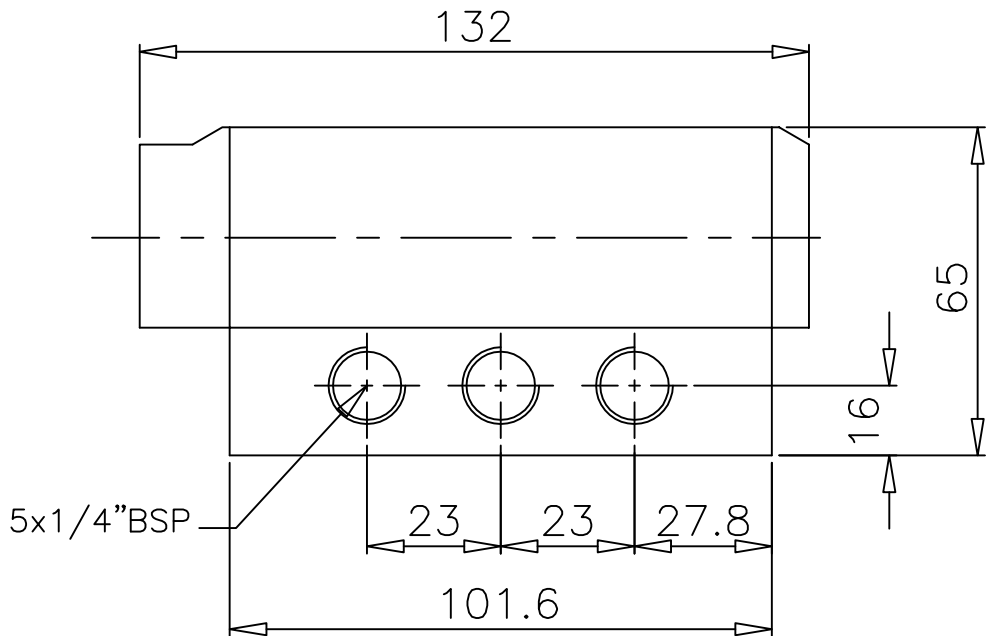

Pressure Priority Set, Pressure Reset

ZM/1702/33

Type : 5/2
 Port Size : G1/4
 Operating Pressure : 2 - 10 bar
 Operating Temperature : 0°C to +80°C

ALL DIMENSIONS ARE IN mm

DRAWN	T.Prabhakar	05.09.2008
CHECKED		
APPROVED		