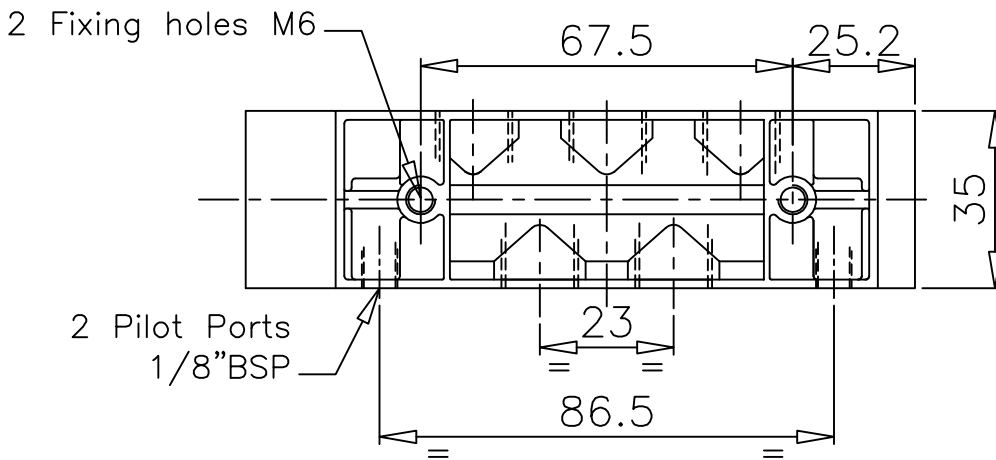

Pressure Priority Set, Pressure Reset

ZM/1702/33

Type : 5/2
 Port Size : G1/4
 Operating Pressure : 2 - 10 bar
 Operating Temperature : 0°C to +80°C

ALL DIMENSIONS ARE IN mm

DRAWN	T.Prabhakar	05.09.2008
CHECKED		
APPROVED		