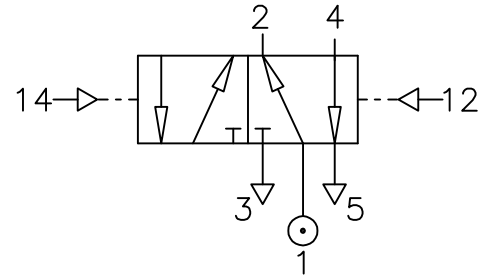

Pressure Set - Reset

ZM/1704/3

Type : 5/2
 Port Size : G1/2
 Operating Pressure : 2-10 bar
 Operating Temperature : +5°C to +80°C

ALL DIMENSIONS ARE IN mm