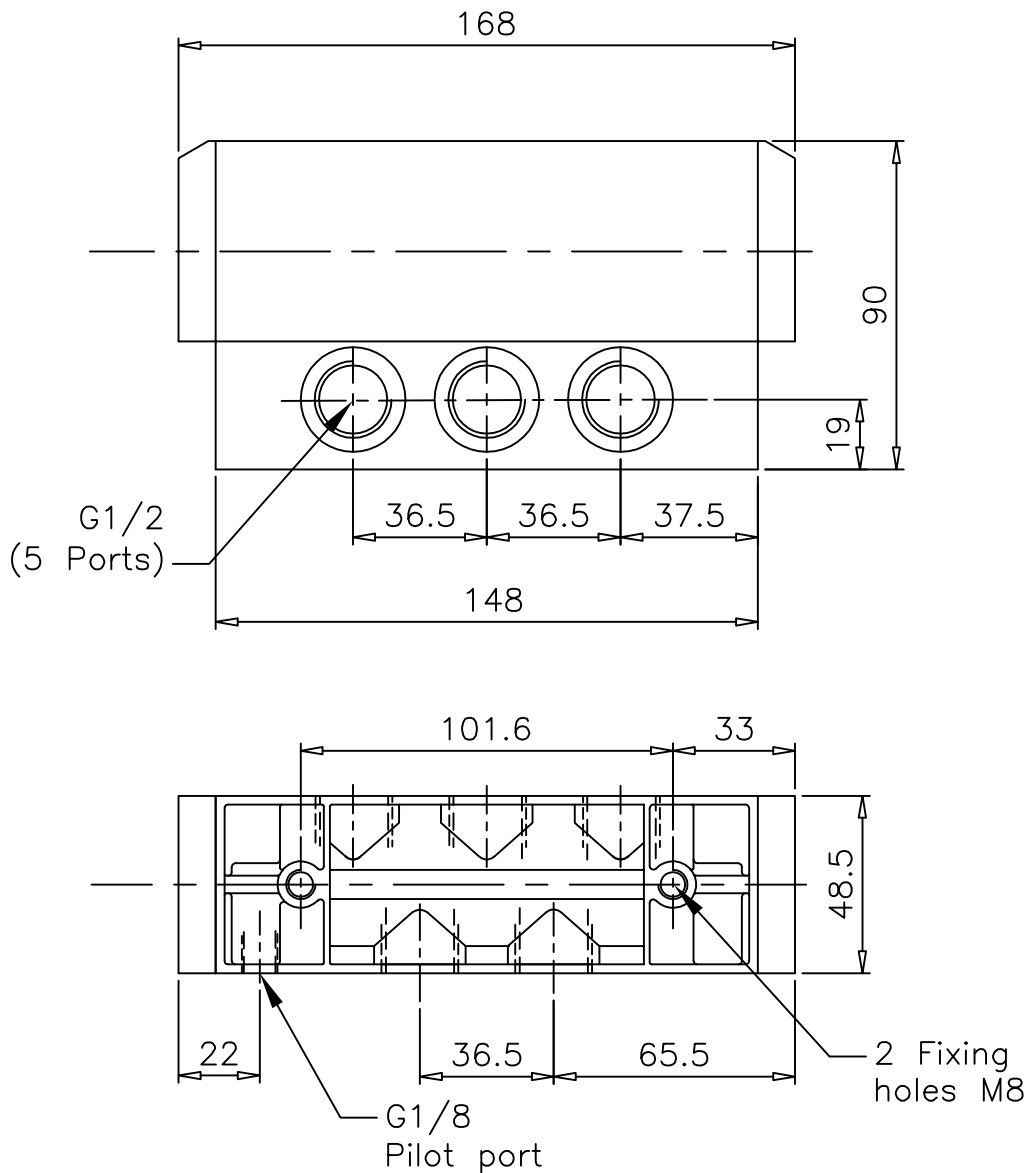

Pressure Set - Reset

ZM/1704/3

Type : 5/2
 Port Size : G1/2
 Operating Pressure : 2-10 bar
 Operating Temperature : +5°C to +80°C

ALL DIMENSIONS ARE IN mm