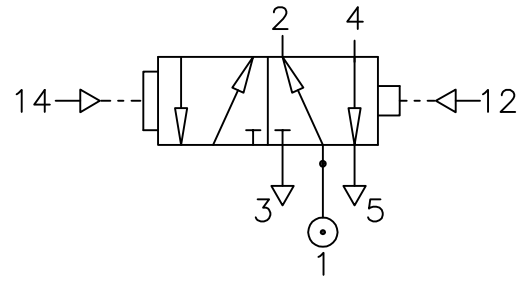

Pressure Priority Set, Pressure Reset

ZM/1704/33

Type : 5/2
 Port Size : G1/2
 Operating Pressure : 2 - 10 bar
 Operating Temperature : 0°C to +80°C

ALL DIMENSIONS ARE IN mm

NUCON INDUSTRIES PRIVATE LIMITED
 88 , C.I.E , BALANAGAR ,
 HYDERABAD - 500 037