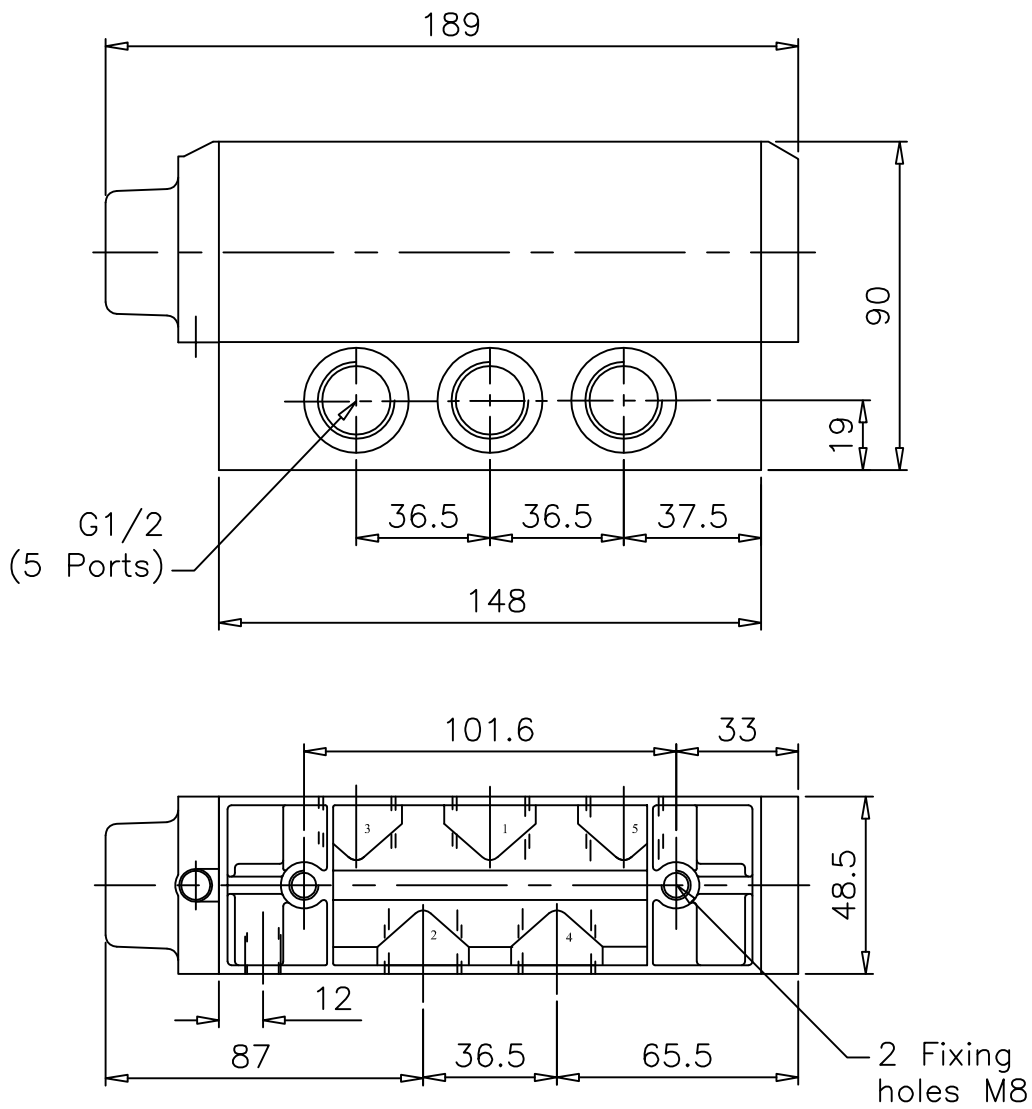

Pressure Priority Set, Pressure Reset

ZM/1704/33

Type : 5/2
 Port Size : G1/2
 Operating Pressure : 2 - 10 bar
 Operating Temperature : 0°C to +80°C

ALL DIMENSIONS ARE IN mm

NUCON INDUSTRIES PRIVATE LIMITED
 88 , C.I.E , BALANAGAR ,
 HYDERABAD - 500 037