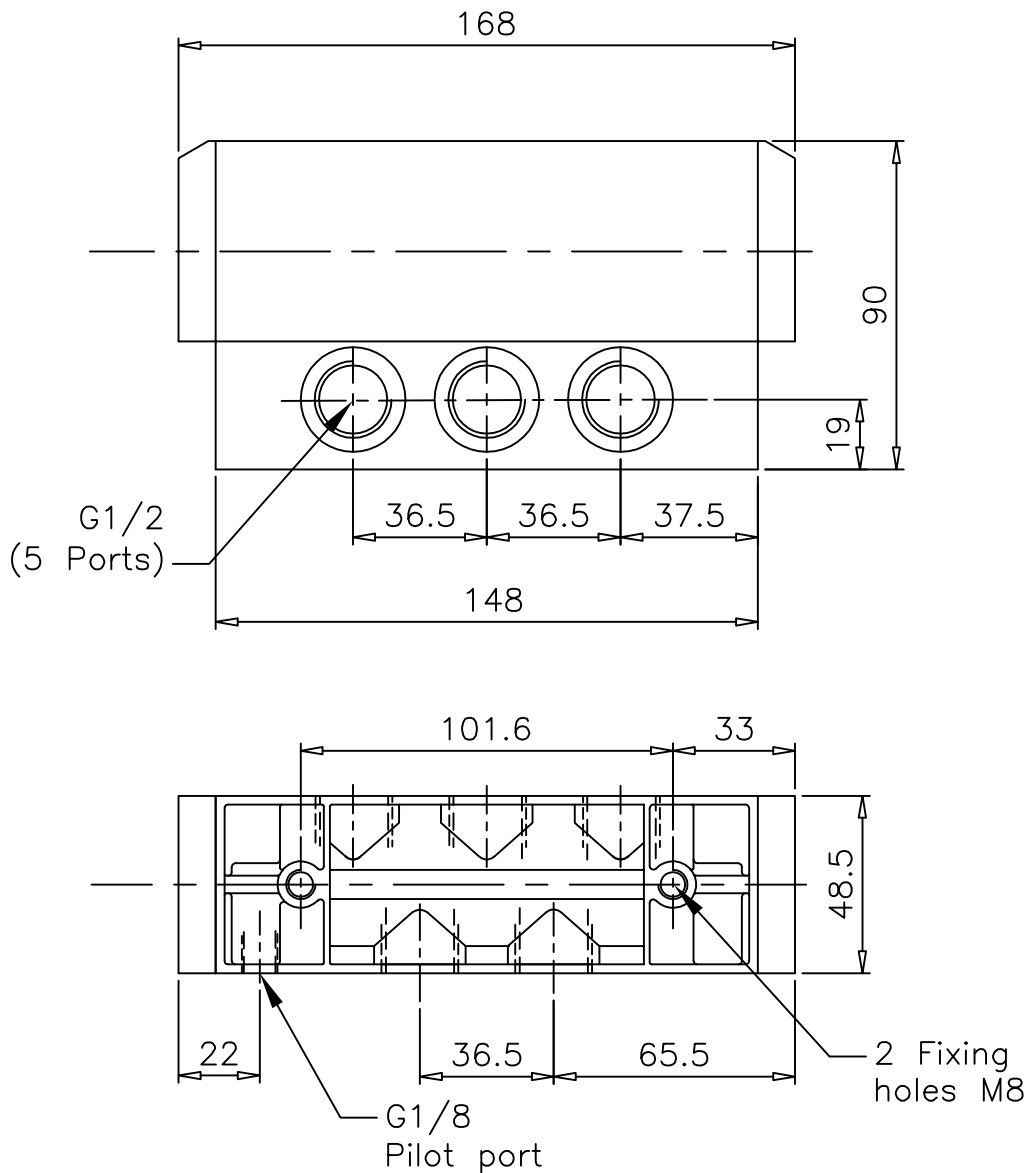

Spring Centralized, Pressure Actuated Fully sealed mid-position

ZM/1704/63

Type : 5/3
 Port Size : G1/2
 Operating Pressure : 2-10 bar
 Operating Temperature : +5°C to +80°C

ALL DIMENSIONS ARE IN mm