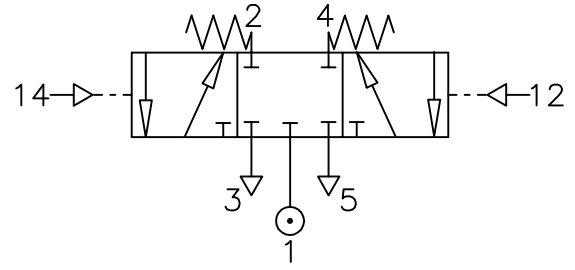

Spring Centralized, Pressure Actuated Fully sealed mid-position

ZM/1704/63

Type : 5/3
 Port Size : G1/2
 Operating Pressure : 2-10 bar
 Operating Temperature : +5°C to +80°C

ALL DIMENSIONS ARE IN mm