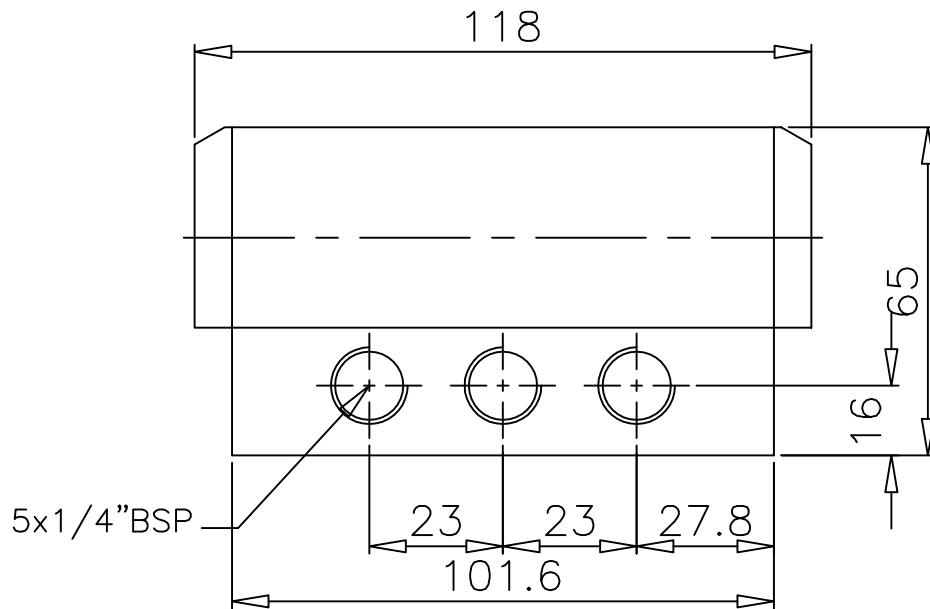

Spring Centralized, Pressure Actuated Supply sealed mid-position

ZM/1712/63

Type : 5/3
 Port Size : G1/4
 Operating Pressure : 2-10 bar
 Operating Temperature : +5°C to +80°C

ALL DIMENSIONS ARE IN mm

NUCON INDUSTRIES PRIVATE LIMITED
 88 , C.I.E , BALANAGAR ,
 HYDERABAD - 500 037