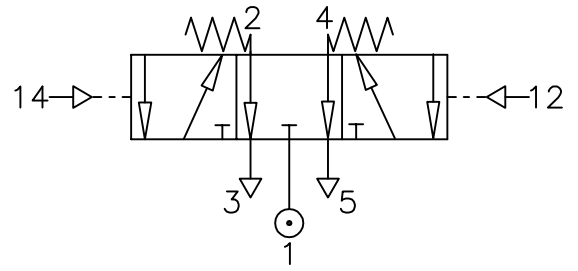

Spring Centralized, Pressure Actuated Supply sealed mid-position

ZM/1712/63

Type : 5/3
 Port Size : G1/4
 Operating Pressure : 2-10 bar
 Operating Temperature : +5°C to +80°C

ALL DIMENSIONS ARE IN mm

NUCON INDUSTRIES PRIVATE LIMITED
 88 , C.I.E , BALANAGAR ,
 HYDERABAD - 500 037