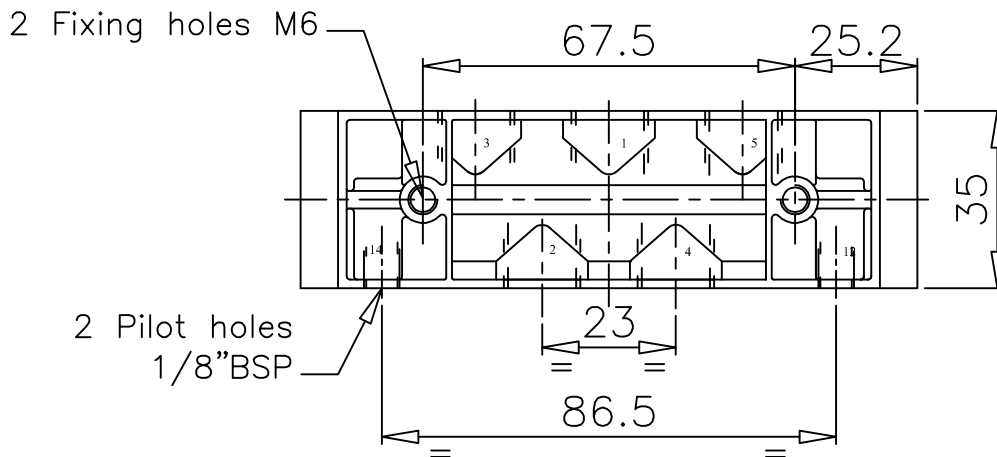

Spring Centralized, Pressure Actuated Supply sealed mid-position

ZM/1712/63

Type : 5/3
 Port Size : G1/4
 Operating Pressure : 2-10 bar
 Operating Temperature : +5°C to +80°C

ALL DIMENSIONS ARE IN mm

NUCON INDUSTRIES PRIVATE LIMITED
 88 , C.I.E , BALANAGAR ,
 HYDERABAD - 500 037