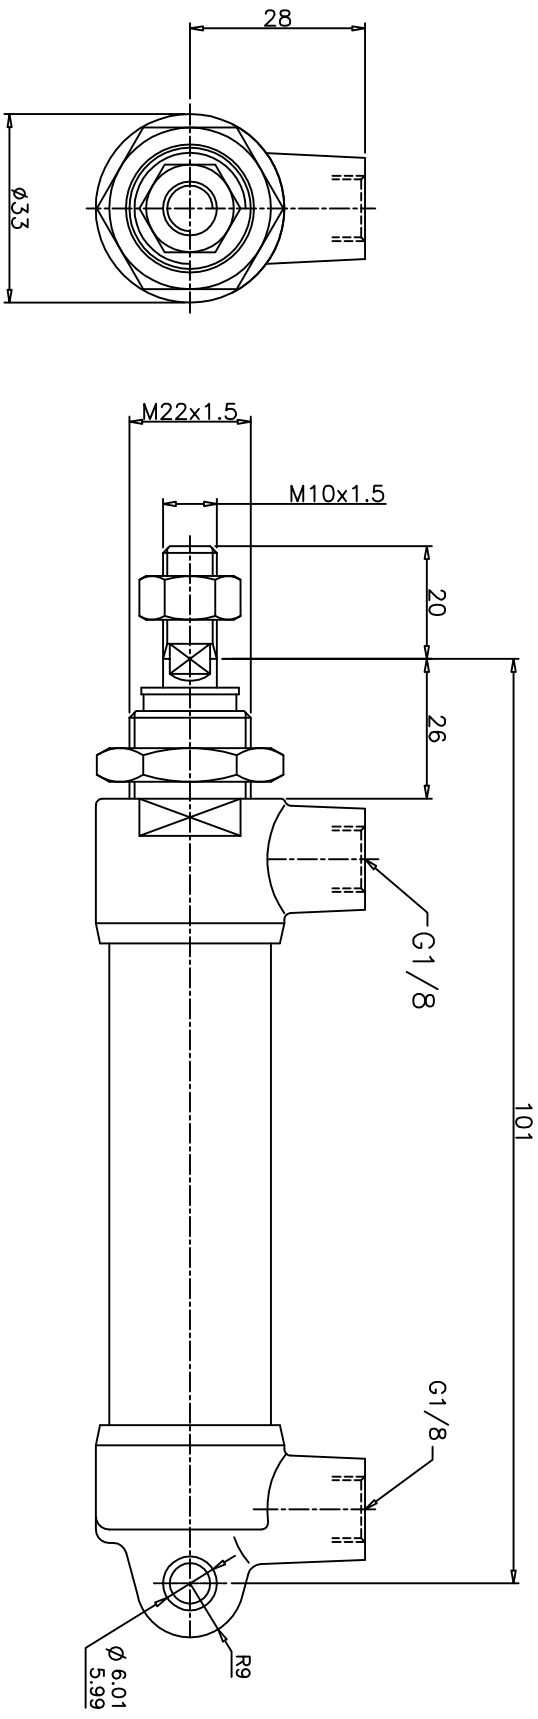

REVISIONS

SCHEDULES:

ALL DIMENSIONS ARE IN mm
DO NOT SCALE THE DRAWING

DRG.No.
DATA.ZM/7025/25

TECHNICAL DATA

- 1. CYLINDER TYPE : SINGLE ACTING (MIDGET)
- 2. BORE DIA : 25 mm
- 3. PISTON ROD DIA : 10 mm
- 4. STROKE : 25 mm
- 5. OPERATING PRESSURE : 2-10kg/cm² (g)
- 6. OPERATING TEMP.MAX. : + 80°C

NUCON INDUSTRIES PRIVATE LIMITED

CUSTOMER:

SCALE: NTS

TITLE:

DATA SHEET

DRAWN SREERANTH 04.10.2007

CHECKED

APPROVED