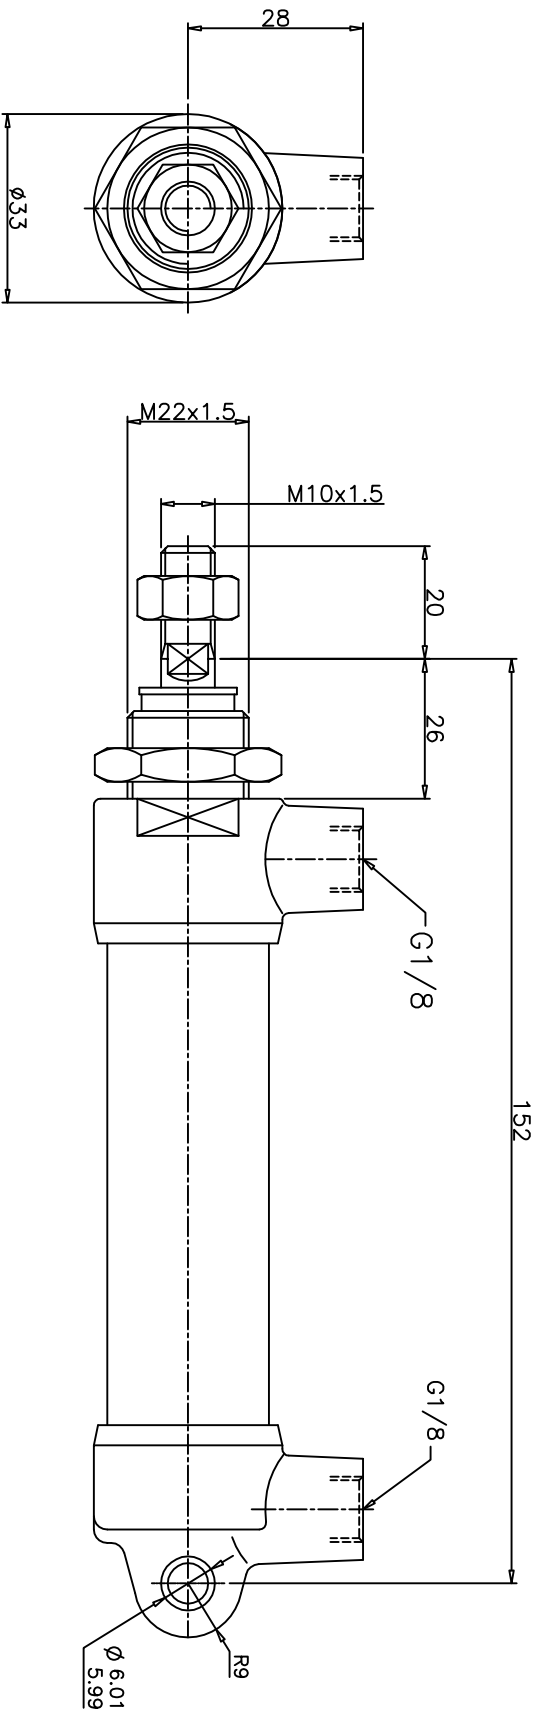

REVISIONS

SCHEDULES:

ALL DIMENSIONS ARE IN mm
DO NOT SCALE THE DRAWING

DRG.No.
DATA.ZM/7025/50

TECHNICAL DATA

- 1. CYLINDER TYPE : SINGLE ACTING (MIDGET)
- 2. BORE DIA : 25 mm
- 3. PISTON ROD DIA : 10 mm
- 4. STROKE : 50 mm
- 5. OPERATING PRESSURE : 2-10kg/cm² (g)
- 6. OPERATING TEMP.MAX. : + 80°C

NUCON INDUSTRIES PRIVATE LIMITED

CUSTOMER:

SCALE: NTS

TITLE:

DATA SHEET

DRAWN SREERANTH 04.10.2007

CHECKED

APPROVED