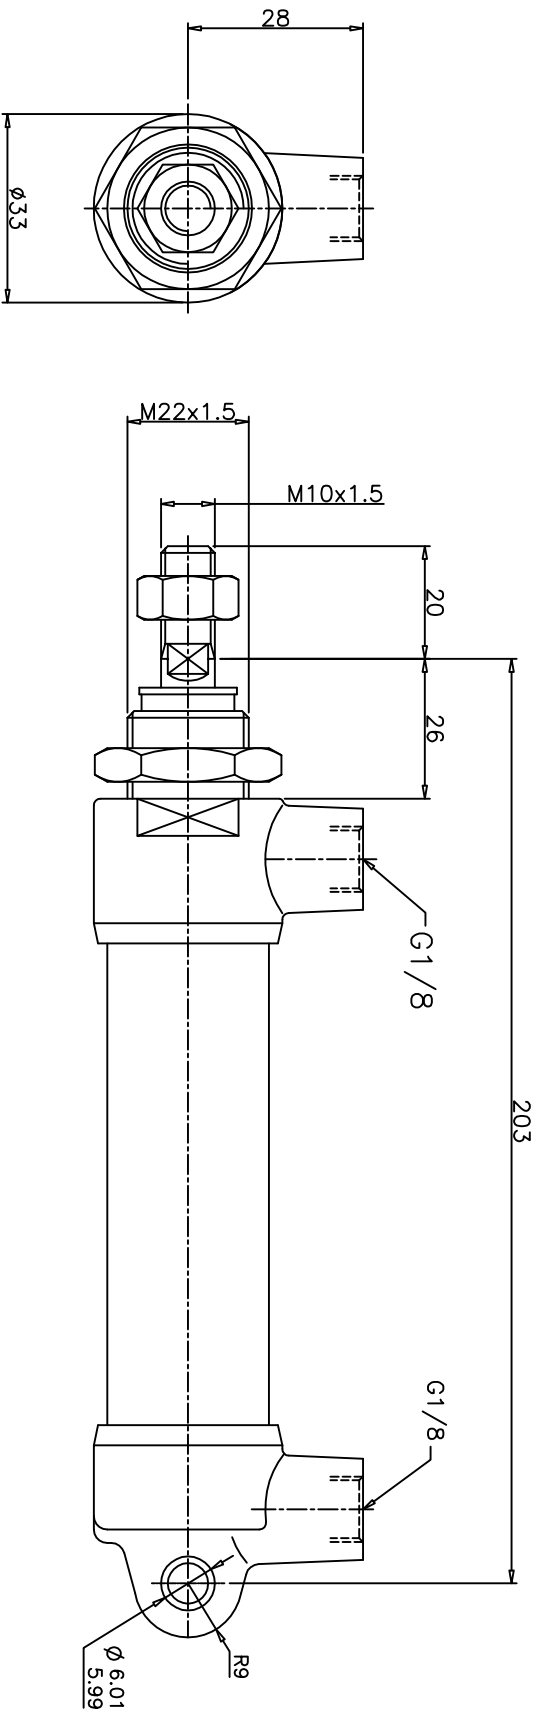

REVISIONS

SCHEDULES:

ALL DIMENSIONS ARE IN mm
DO NOT SCALE THE DRAWING

DRG.No.
DATA.ZM/7025/75

TECHNICAL DATA

1. CYLINDER TYPE : SINGLE ACTING (MIDGET)
2. BORE DIA : 25 mm
3. PISTON ROD DIA : 10 mm
4. STROKE : 75 mm
5. OPERATING PRESSURE : 2-10kg/cm² (g)
6. OPERATING TEMP.MAX. : + 80°C

NUCON INDUSTRIES PRIVATE LIMITED

CUSTOMER:

SCALE: NTS

TITLE:

DATA SHEET

DRAWN SREERANTH 04.10.2007

CHECKED

APPROVED