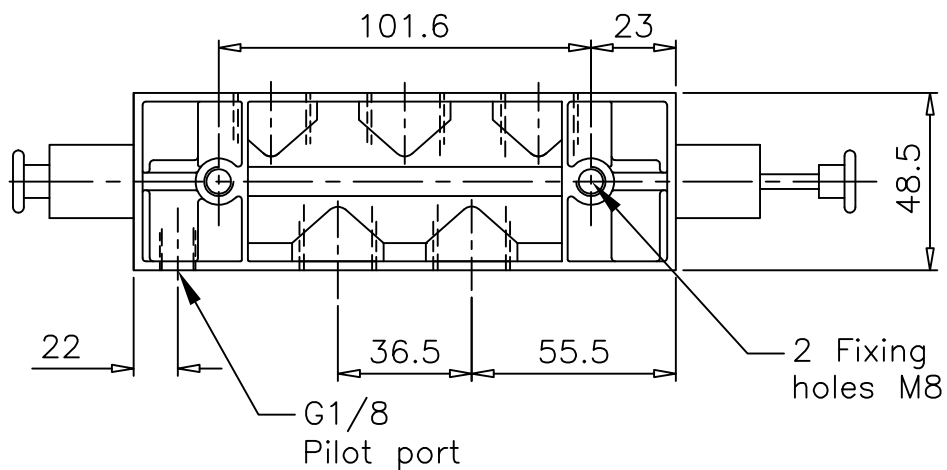

Pressure Set - Reset with Manual Override on main Piston

ZNCN/1704/3/MX

Type : 5/2
 Port Size : G1/2
 Operating Pressure : 2-10 bar
 Operating Temperature : +5°C to +80°C

ALL DIMENSIONS ARE IN mm

NUCON INDUSTRIES PRIVATE LIMITED
 88 , C.I.E , BALANAGAR ,
 HYDERABAD - 500 037