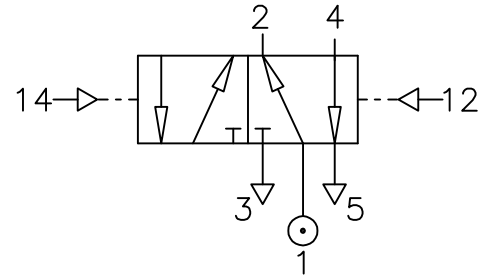

Pressure Set - Reset with Manual Override on main Piston

ZNCN/1704/3/MX

Type : 5/2
 Port Size : G1/2
 Operating Pressure : 2-10 bar
 Operating Temperature : +5°C to +80°C

ALL DIMENSIONS ARE IN mm

NUCON INDUSTRIES PRIVATE LIMITED
 88 , C.I.E , BALANAGAR ,
 HYDERABAD - 500 037