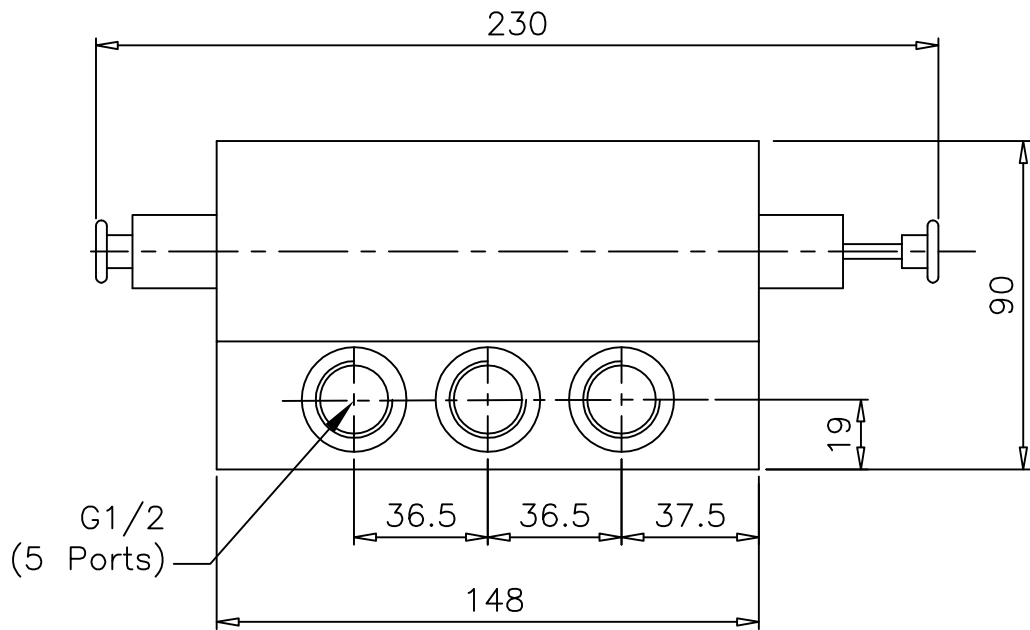

Pressure Set - Reset with Manual Override on main Piston

ZNCN/1704/3/MX

Type : 5/2
 Port Size : G1/2
 Operating Pressure : 2-10 bar
 Operating Temperature : +5°C to +80°C

ALL DIMENSIONS ARE IN mm

NUCON INDUSTRIES PRIVATE LIMITED
 88 , C.I.E , BALANAGAR ,
 HYDERABAD - 500 037