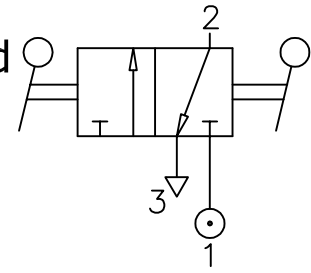

Lever (Long) Set - Reset

ZNCN/666/117

Type : 3/2 Normally closed
 Port Size : 1/8" BSP
 Operating Pressure : 2 - 10 bar
 Operating Temperature : +80°C max.

ALL DIMENSIONS ARE IN mm