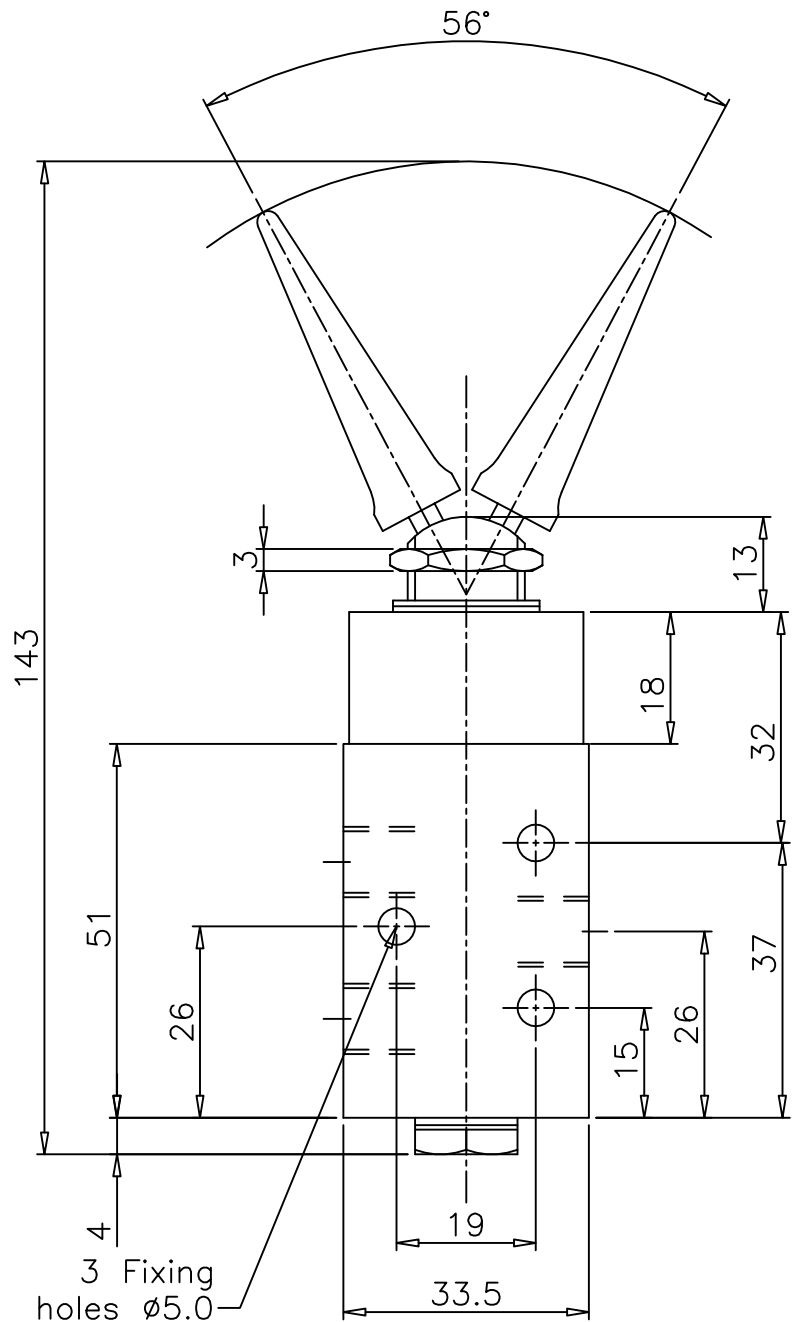

Lever (Long) Set - Reset

ZNCN/666/117

Type : 3/2 Normally closed
 Port Size : 1/8" BSP
 Operating Pressure : 2 - 10 bar
 Operating Temperature : +80°C max.

ALL DIMENSIONS ARE IN mm