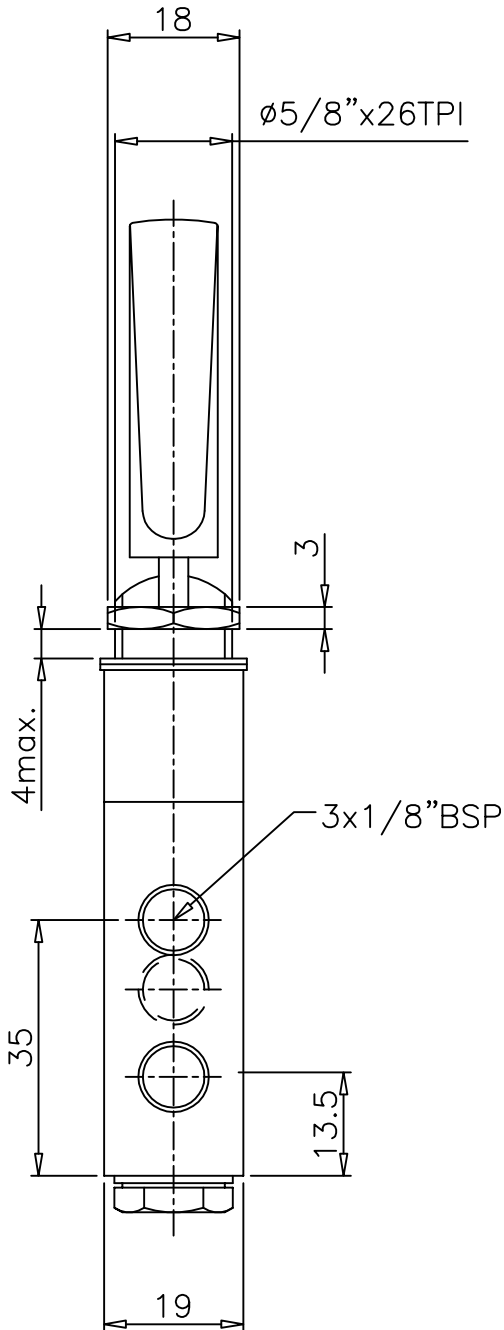

Lever (Long) Set - Reset

ZNCN/666/117

Type : 3/2 Normally closed
 Port Size : 1/8" BSP
 Operating Pressure : 2 - 10 bar
 Operating Temperature : +80°C max.

ALL DIMENSIONS ARE IN mm