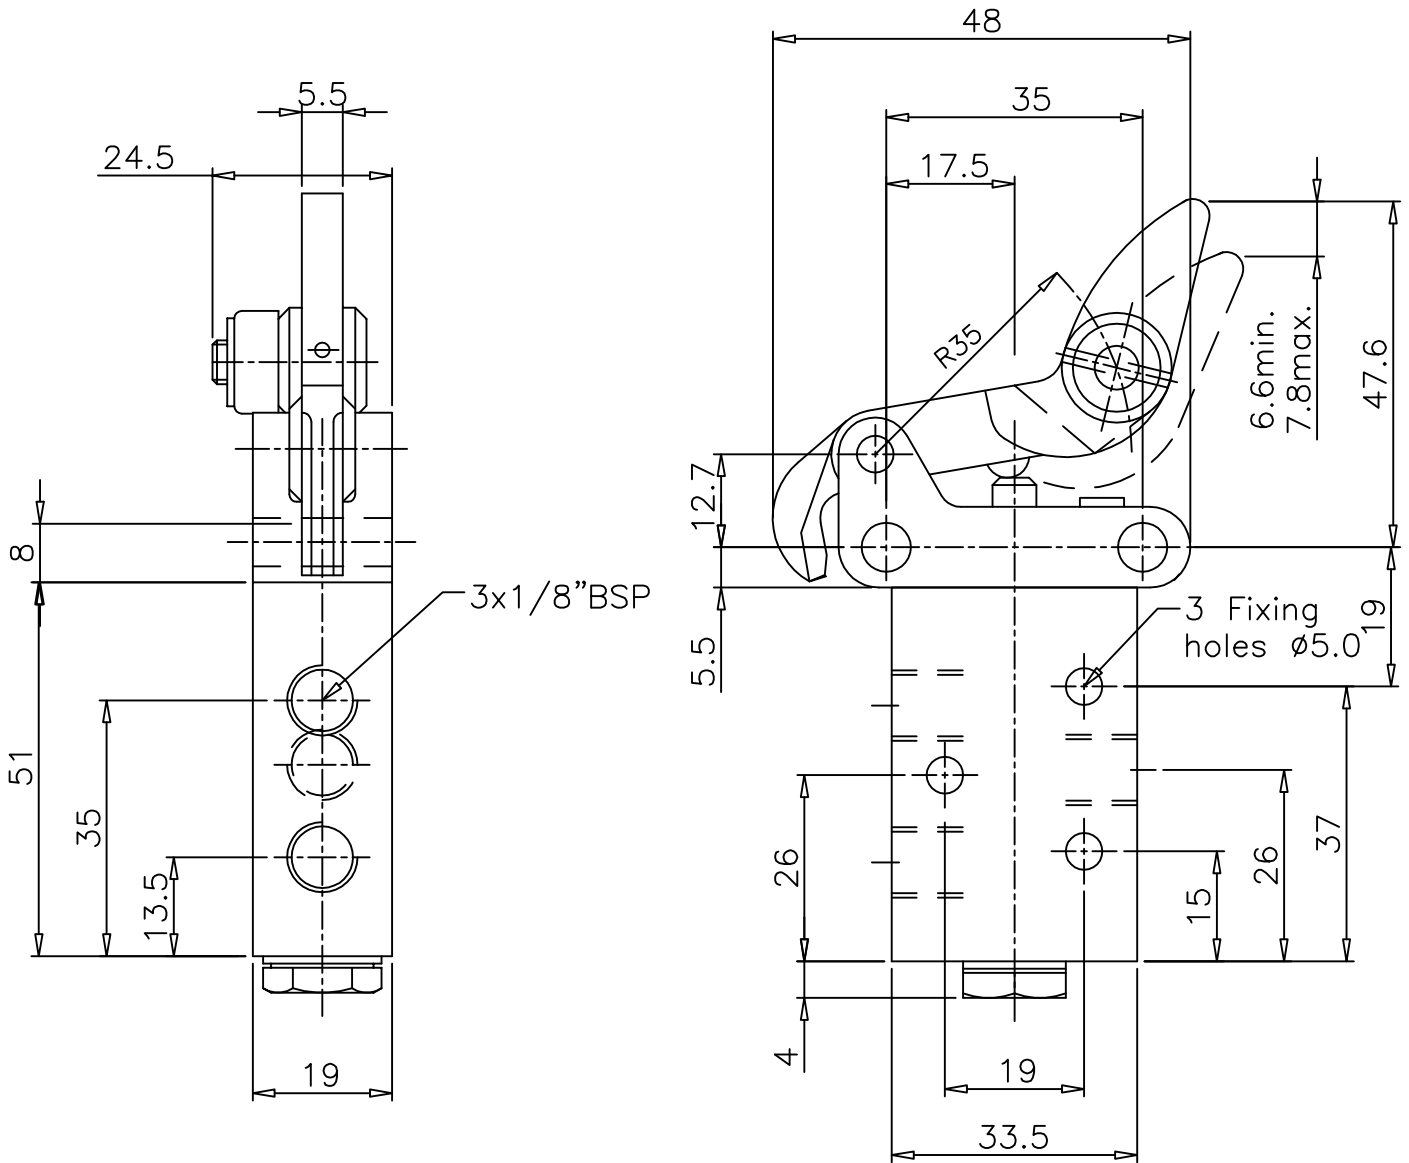

One way Trip actuated, Spring return

**ZS/666/48**

Type : 3/2 Normally closed  
 Port Size : 1/8" BSP  
 Operating Pressure : 2 - 10 bar  
 Operating Temperature : +80°C max.

ALL DIMENSIONS ARE IN mm

DRAWN	T.Prabhakar	19.11.2007
CHECKED		
APPROVED		