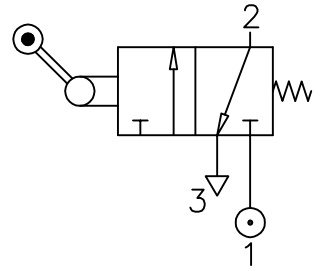

One way Trip actuated, Spring return

**ZS/666/48**

Type : 3/2 Normally closed  
 Port Size : 1/8" BSP  
 Operating Pressure : 2 - 10 bar  
 Operating Temperature : +80°C max.

ALL DIMENSIONS ARE IN mm

DRAWN	T.Prabhakar	19.11.2007
CHECKED		
APPROVED		