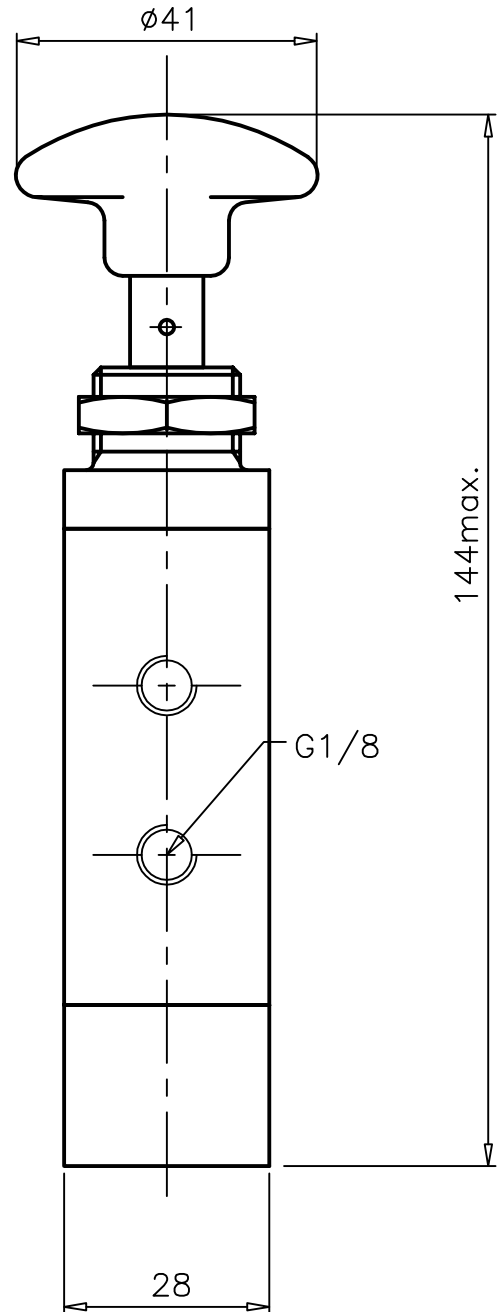

# Button operated, Spring return

# ZX3 0444 02

Type : 5/2 Spool Valve  
 Manually operated  
 Port Size : G 1/8  
 Operating Pressure : 0-10 bar\*  
 Operating Temperature : +5°C to +70°C

\* CONSULT OUR TECHNICAL SERVICE FOR LOW PRESSURE AND VACUUM

ALL DIMENSIONS ARE IN mm

NUCON INDUSTRIES PRIVATE LIMITED  
 88 , C.I.E , BALANAGAR ,  
 HYDERABAD - 500 037

DRAWN	SREENIVAS.M	11.05.2005
CHECKED		
APPROVED		