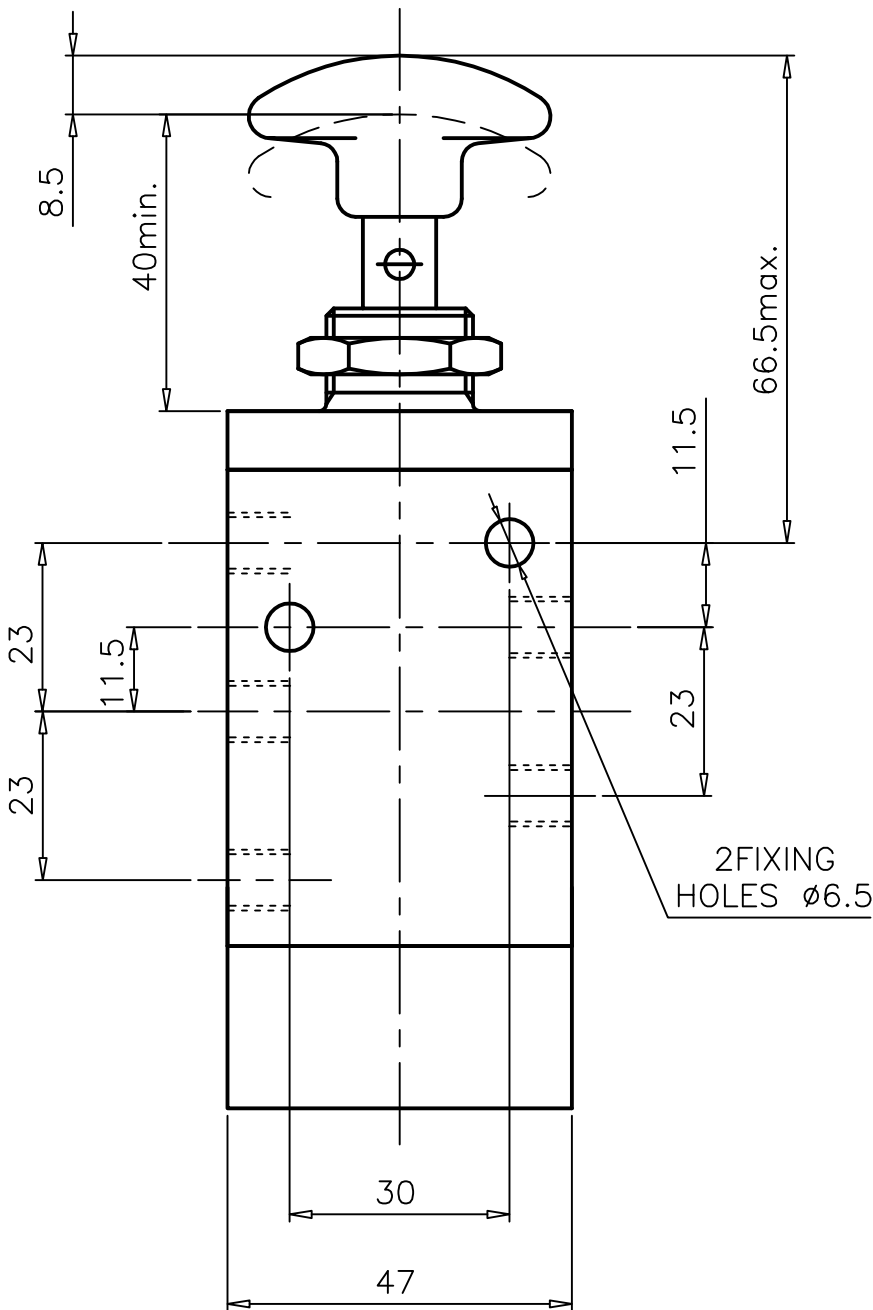

# Button operated, Spring return

# ZX3 0444 02

Type : 5/2 Spool Valve  
 Manually operated  
 Port Size : G 1/8  
 Operating Pressure : 0-10 bar\*  
 Operating Temperature : +5°C to +70°C

\* CONSULT OUR TECHNICAL SERVICE FOR LOW PRESSURE AND VACUUM

ALL DIMENSIONS ARE IN mm

NUCON INDUSTRIES PRIVATE LIMITED  
 88 , C.I.E , BALANAGAR ,  
 HYDERABAD - 500 037

DRAWN	SREENIVAS.M	11.05.2005
CHECKED		
APPROVED		