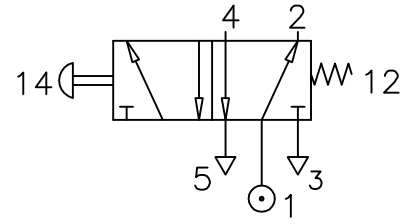

# Button operated, Spring return

# ZX3 0444 02

Type : 5/2 Spool Valve  
 Manually operated  
 Port Size : G 1/8  
 Operating Pressure : 0-10 bar\*  
 Operating Temperature : +5°C to +70°C

\* CONSULT OUR TECHNICAL SERVICE FOR LOW PRESSURE AND VACUUM

ALL DIMENSIONS ARE IN mm

NUCON INDUSTRIES PRIVATE LIMITED  
 88 , C.I.E , BALANAGAR ,  
 HYDERABAD - 500 037

DRAWN	SREENIVAS.M	11.05.2005
CHECKED		
APPROVED		