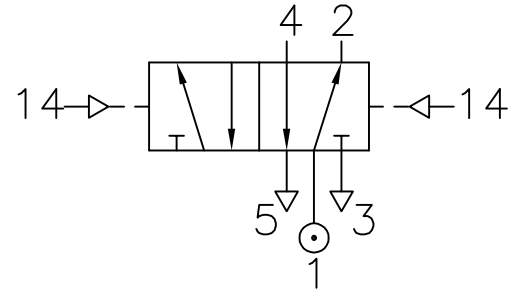

PRESSURE SET-RESET

ZX3 0447 02

Type : 5/2 Spool Valve
 Pressure actuated
 Port Size : G 1/8
 Operating Pressure : 0-10 bar *
 Operating Temperature : +5°C to +70°C
 Pilot Pressure : 2-10 bar

* CONSULT OUR TECHNICAL SERVICE FOR LOW PRESSURE AND VACUUM

ALL DIMENSIONS ARE IN mm

NUCON INDUSTRIES PRIVATE LIMITED
 88 , C.I.E , BALANAGAR ,
 HYDERABAD - 500 037

DRAWN	SREENIVAS.M	11.05.2005
CHECKED		
APPROVED		