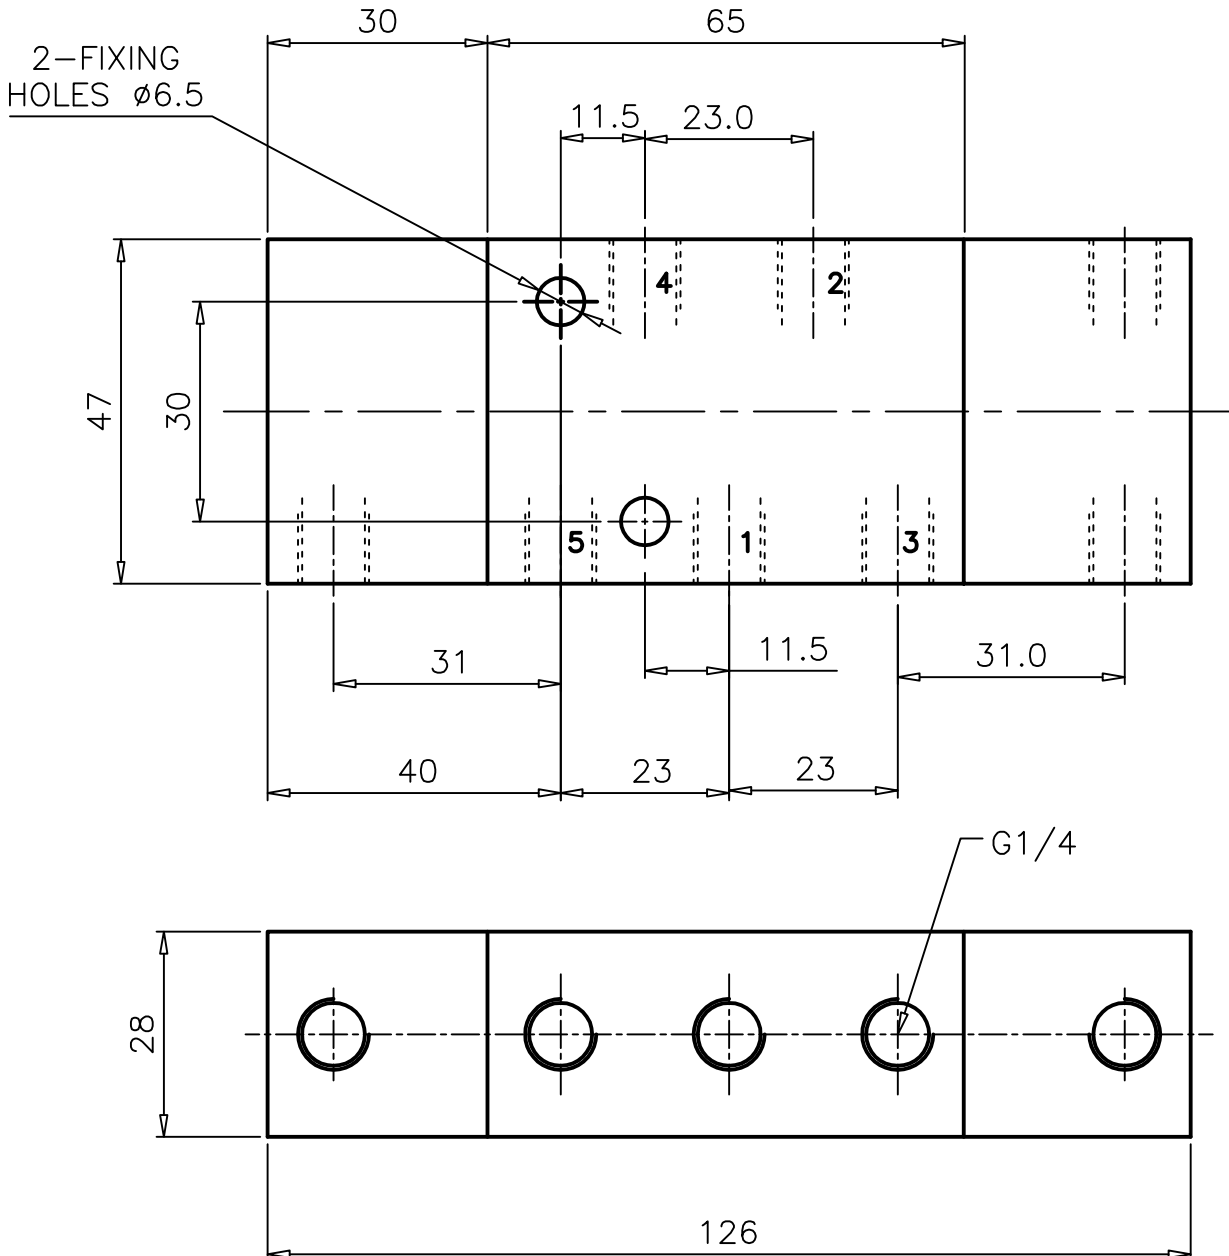

PRESSURE SET-RESET

ZX3 0447 02

Type : 5/2 Spool Valve
 Pressure actuated
 Port Size : G 1/8
 Operating Pressure : 0-10 bar *
 Operating Temperature : +5°C to +70°C
 Pilot Pressure : 2-10 bar

* CONSULT OUR TECHNICAL SERVICE FOR LOW PRESSURE AND VACUUM

ALL DIMENSIONS ARE IN mm

NUCON INDUSTRIES PRIVATE LIMITED
 88 , C.I.E , BALANAGAR ,
 HYDERABAD - 500 037

DRAWN	SREENIVAS.M	11.05.2005
CHECKED		
APPROVED		