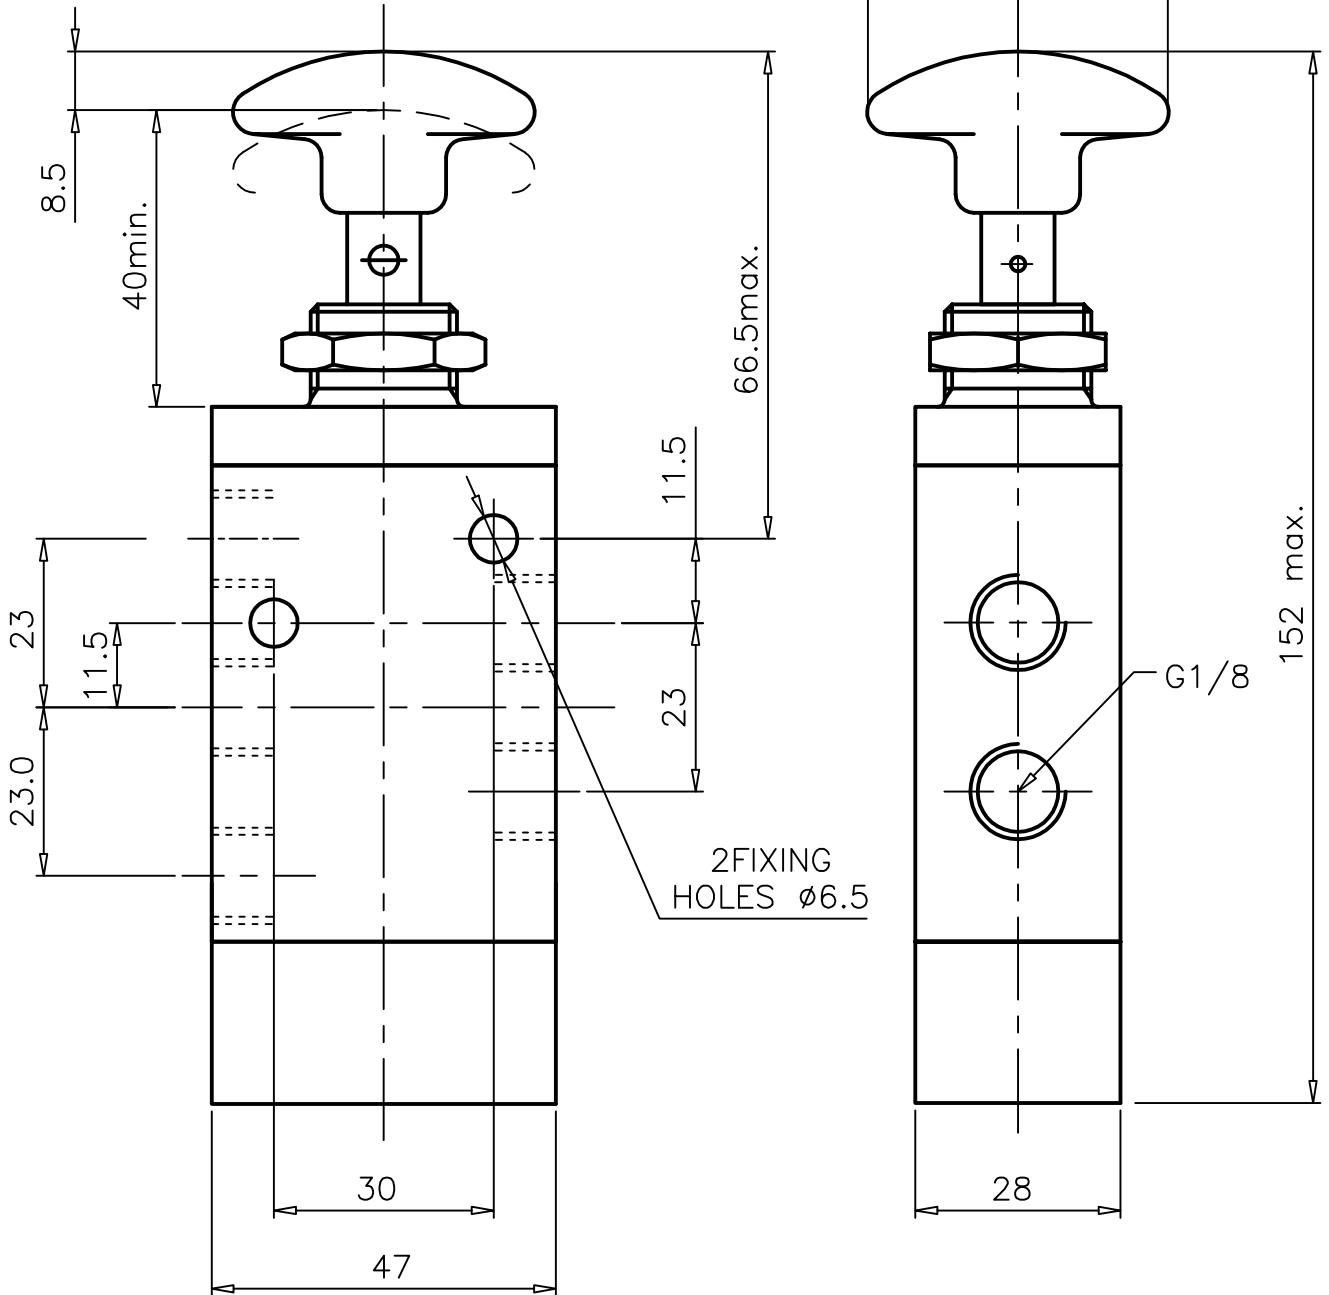

Button operated, Pressure reset

ZX3 0448 02

Type : 5/2 Spool Valve
 Manually operated

Port Size : G 1/8

Operating Pressure : 0-10 bar *

Operating Temperature : +5°C to +70°C

* CONSULT OUR TECHNICAL SERVICE FOR LOW PRESSURE AND VACUUM

ALL DIMENSIONS ARE IN mm

NUCON INDUSTRIES PRIVATE LIMITED
 88 , C.I.E , BALANAGAR ,
 HYDERABAD - 500 037

| | | |
|----------|-------------|------------|
| DRAWN | SREENIVAS.M | 11.05.2005 |
| CHECKED | | |
| APPROVED | | |