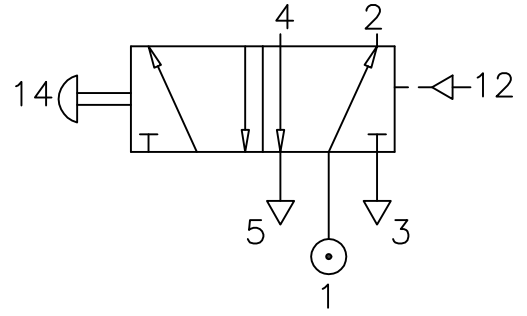

Button operated, Pressure reset

ZX3 0448 02

Type : 5/2 Spool Valve
 Manually operated

Port Size : G 1/8

Operating Pressure : 0-10 bar *

Operating Temperature : +5°C to +70°C

* CONSULT OUR TECHNICAL SERVICE FOR LOW PRESSURE AND VACUUM

ALL DIMENSIONS ARE IN mm

NUCON INDUSTRIES PRIVATE LIMITED
 88 , C.I.E , BALANAGAR ,
 HYDERABAD - 500 037

| | | |
|----------|-------------|------------|
| DRAWN | SREENIVAS.M | 11.05.2005 |
| CHECKED | | |
| APPROVED | | |