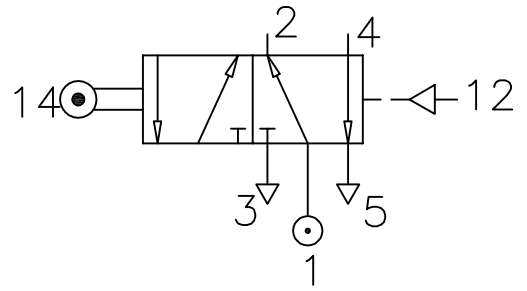

Roller actuated, Pressure Reset

ZX3 0449 02

Type : 5/2
 Mechanically actuated
 Port Size : G 1/8
 Operating Pressure : 2-10 bar
 Operating Temperature : +5°C to +70°C

ALL DIMENSIONS ARE IN mm

NUCON INDUSTRIES PRIVATE LIMITED
 88 , C.I.E , BALANAGAR ,
 HYDERABAD - 500 037