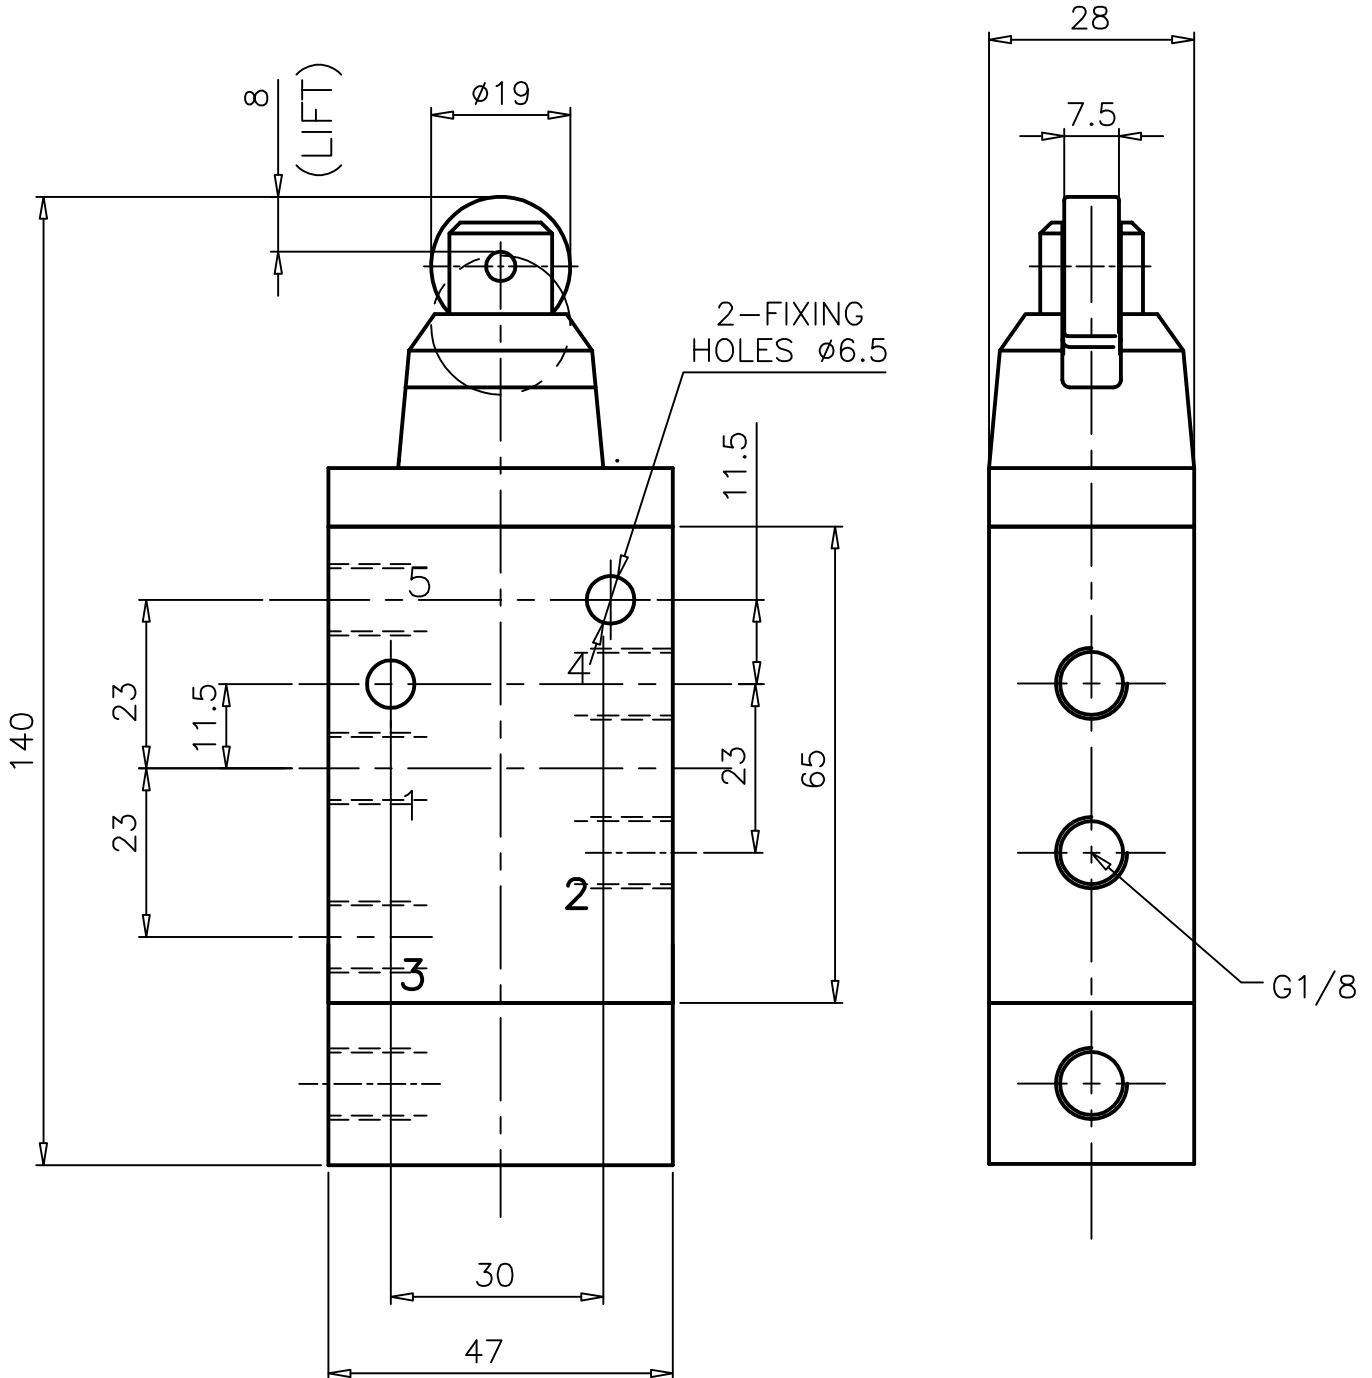

Roller actuated, Pressure Reset

ZX3 0449 02

Type : 5/2
 Mechanically actuated
 Port Size : G 1/8
 Operating Pressure : 2-10 bar
 Operating Temperature : +5°C to +70°C

ALL DIMENSIONS ARE IN mm

NUCON INDUSTRIES PRIVATE LIMITED
 88 , C.I.E , BALANAGAR ,
 HYDERABAD - 500 037