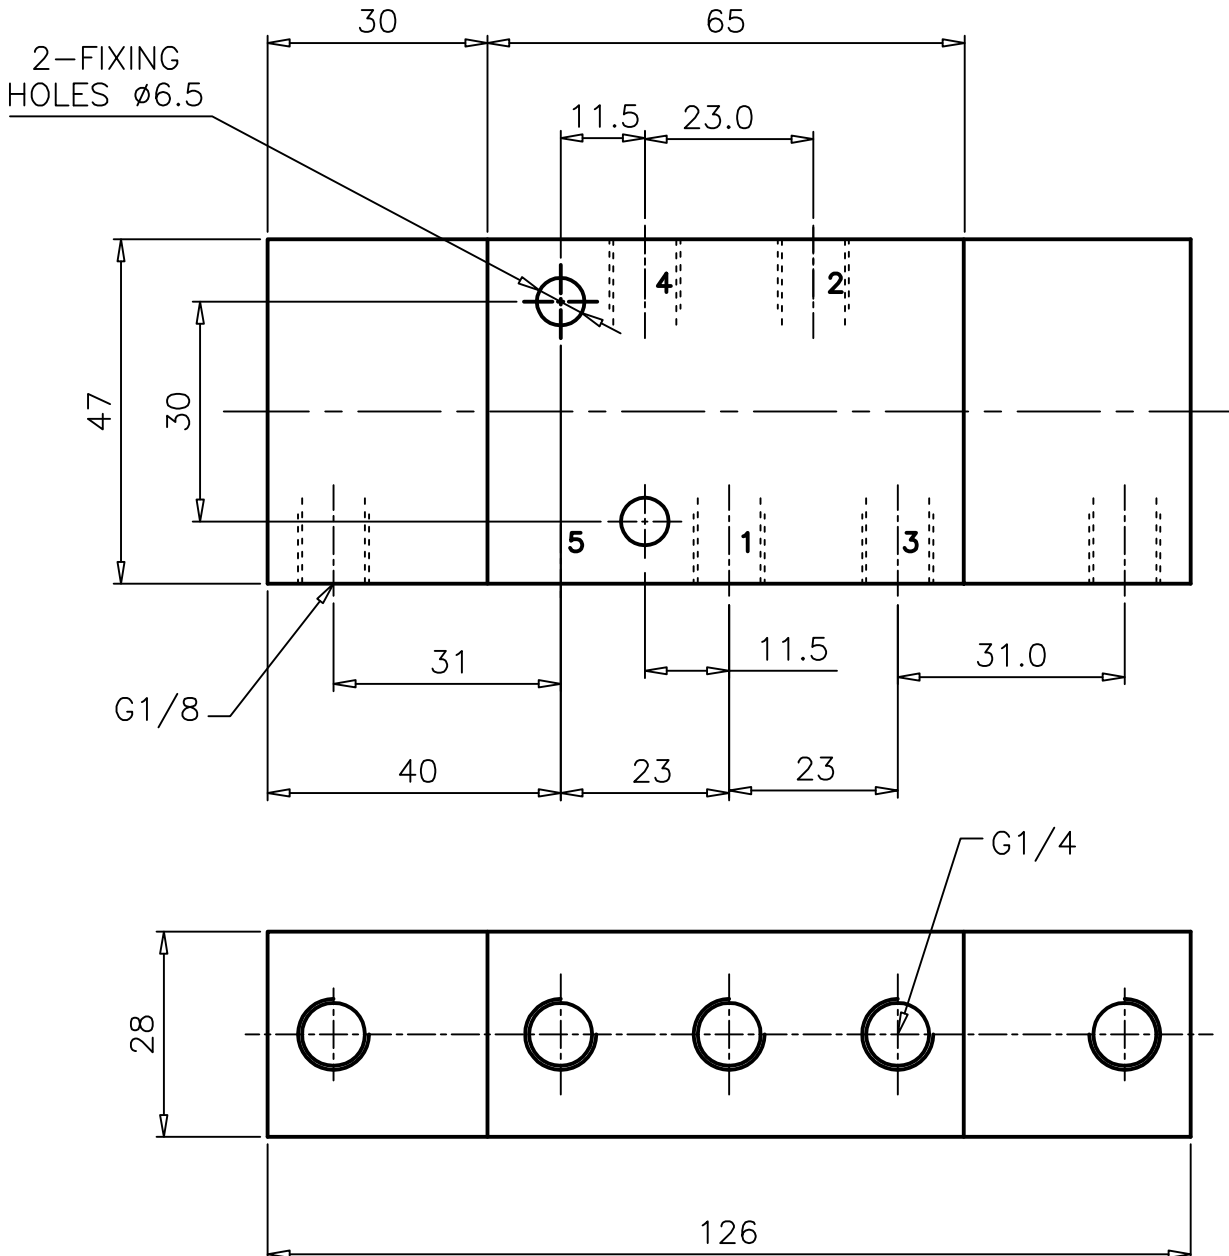

# PRESSURE PRIORITY SET , PRESSURE SET-RESET

## ZX3 0452 02

Type : 5/2 Spool Valve  
 Pressure actuated  
 Port Size : G 1/8  
 Operating Pressure : 0-10 bar \*  
 Operating Temperature : +5°C to +70°C  
 Pilot Pressure : 3-10 bar

\* CONSULT OUR TECHNICAL SERVICE FOR LOW PRESSURE AND VACUUM

ALL DIMENSIONS ARE IN mm

NUCON INDUSTRIES PRIVATE LIMITED  
 88 , C.I.E , BALANAGAR ,  
 HYDERABAD - 500 037

DRAWN	SREENIVAS.M	11.05.2005
CHECKED		
APPROVED		