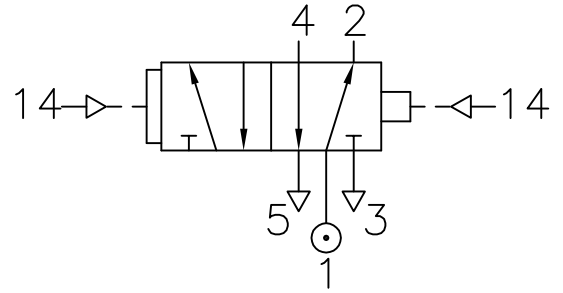

# PRESSURE PRIORITY SET , PRESSURE SET-RESET

## ZX3 0452 02

Type : 5/2 Spool Valve  
 Pressure actuated  
 Port Size : G 1/8  
 Operating Pressure : 0-10 bar \*  
 Operating Temperature : +5°C to +70°C  
 Pilot Pressure : 3-10 bar

\* CONSULT OUR TECHNICAL SERVICE FOR LOW PRESSURE AND VACUUM

ALL DIMENSIONS ARE IN mm

NUCON INDUSTRIES PRIVATE LIMITED  
 88 , C.I.E , BALANAGAR ,  
 HYDERABAD - 500 037

DRAWN	SREENIVAS.M	11.05.2005
CHECKED		
APPROVED		