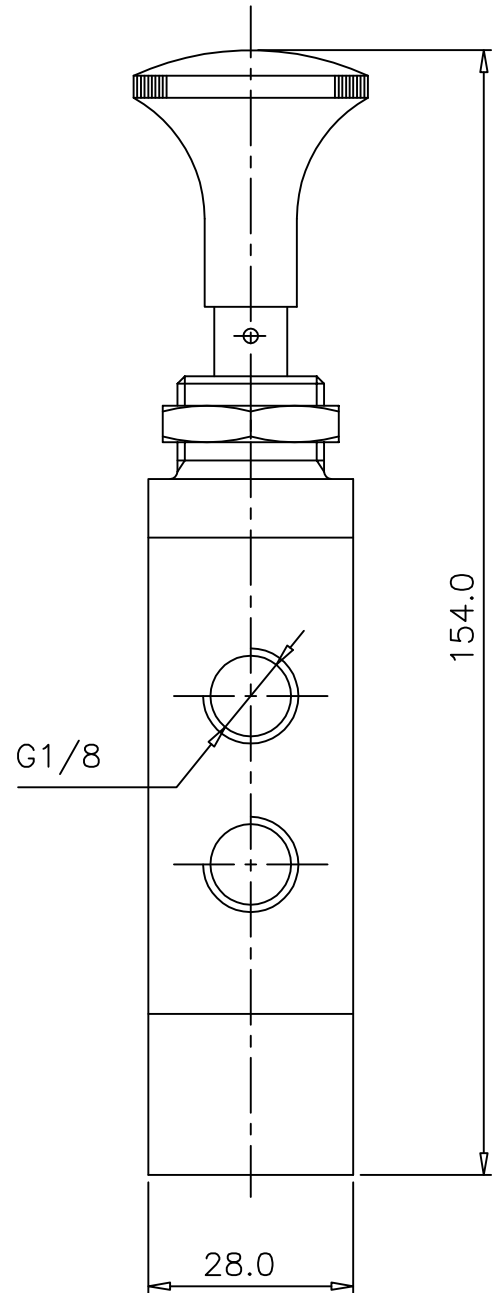

KNOB SET-RESET

ZX3 0465 02

Type : 5/2 Spool Valve
 Manually operated
 Port Size : G 1/8
 Operating Pressure : 2-10 bar
 Operating Temperature : +5°C to +70°C

ALL DIMENSIONS ARE IN mm

NUCON ZANDER PRIVATE LIMITED
 88 , C.I.E , BALANAGAR ,
 HYDERABAD - 500 037