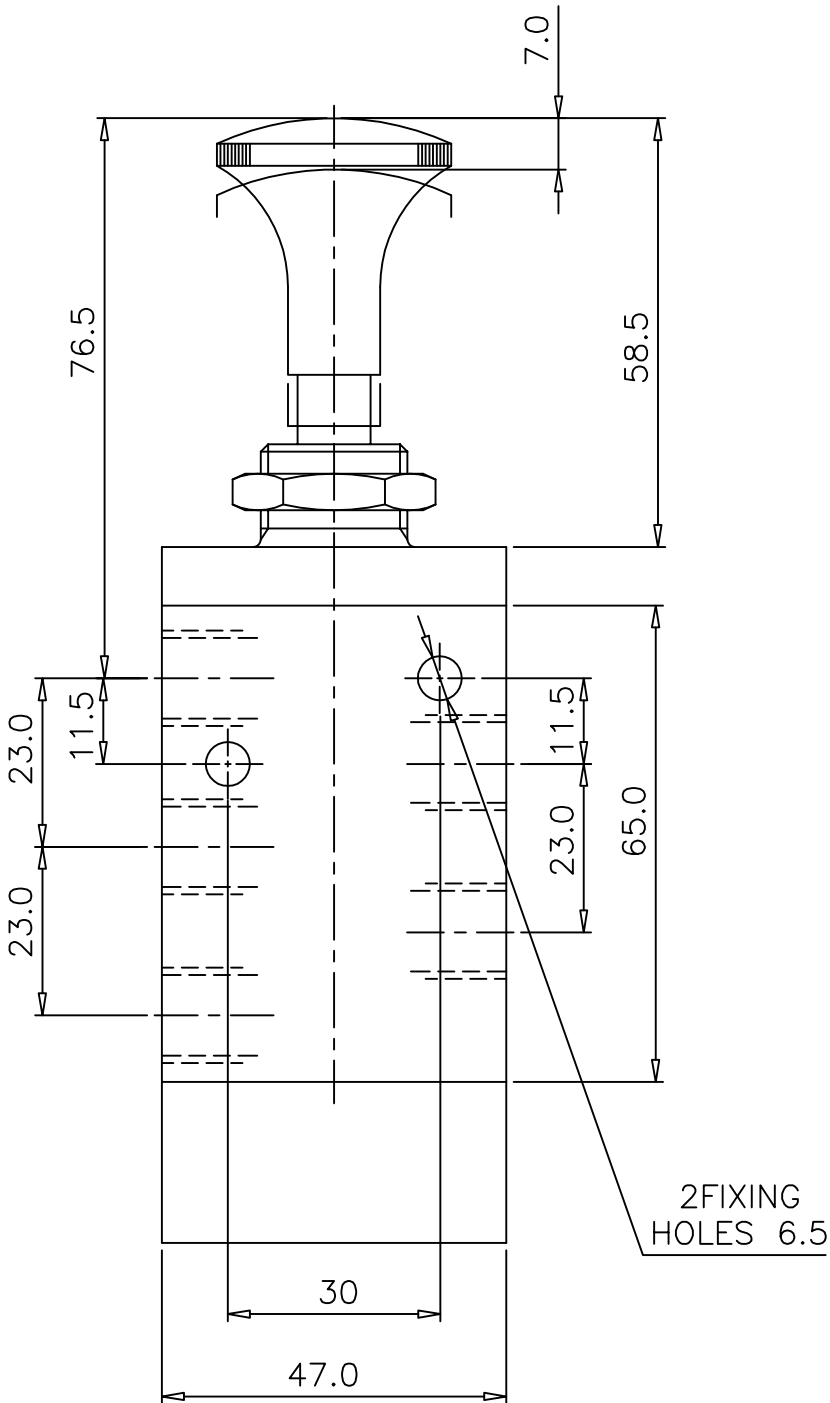

KNOB SET-RESET

ZX3 0465 02

Type : 5/2 Spool Valve
 Manually operated
 Port Size : G 1/8
 Operating Pressure : 2-10 bar
 Operating Temperature : +5°C to +70°C

ALL DIMENSIONS ARE IN mm

NUCON ZANDER PRIVATE LIMITED
 88 , C.I.E , BALANAGAR ,
 HYDERABAD - 500 037