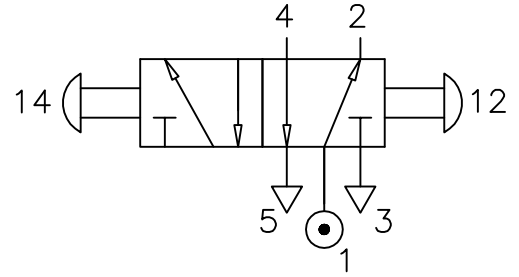

KNOB SET-RESET

ZX3 0465 02

Type : 5/2 Spool Valve
 Manually operated
 Port Size : G 1/8
 Operating Pressure : 2-10 bar
 Operating Temperature : +5°C to +70°C

ALL DIMENSIONS ARE IN mm

NUCON ZANDER PRIVATE LIMITED
 88 , C.I.E , BALANAGAR ,
 HYDERABAD - 500 037