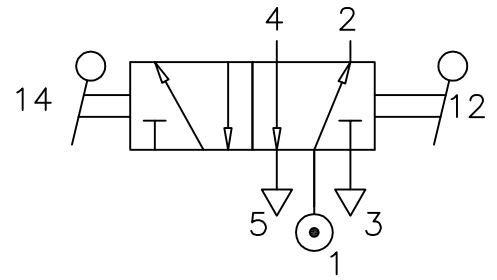

LEVER SET-RESET

ZX3 0477 02

Type : 5/2 Spool Valve
 Manually operated
 Port Size : G 1/8
 Operating Pressure : 2-10 bar
 Operating Temperature : +5°C to +70°C

ALL DIMENSIONS ARE IN mm

NUCON ZANDER PRIVATE LIMITED
 88 , C.I.E , BALANAGAR ,
 HYDERABAD - 500 037