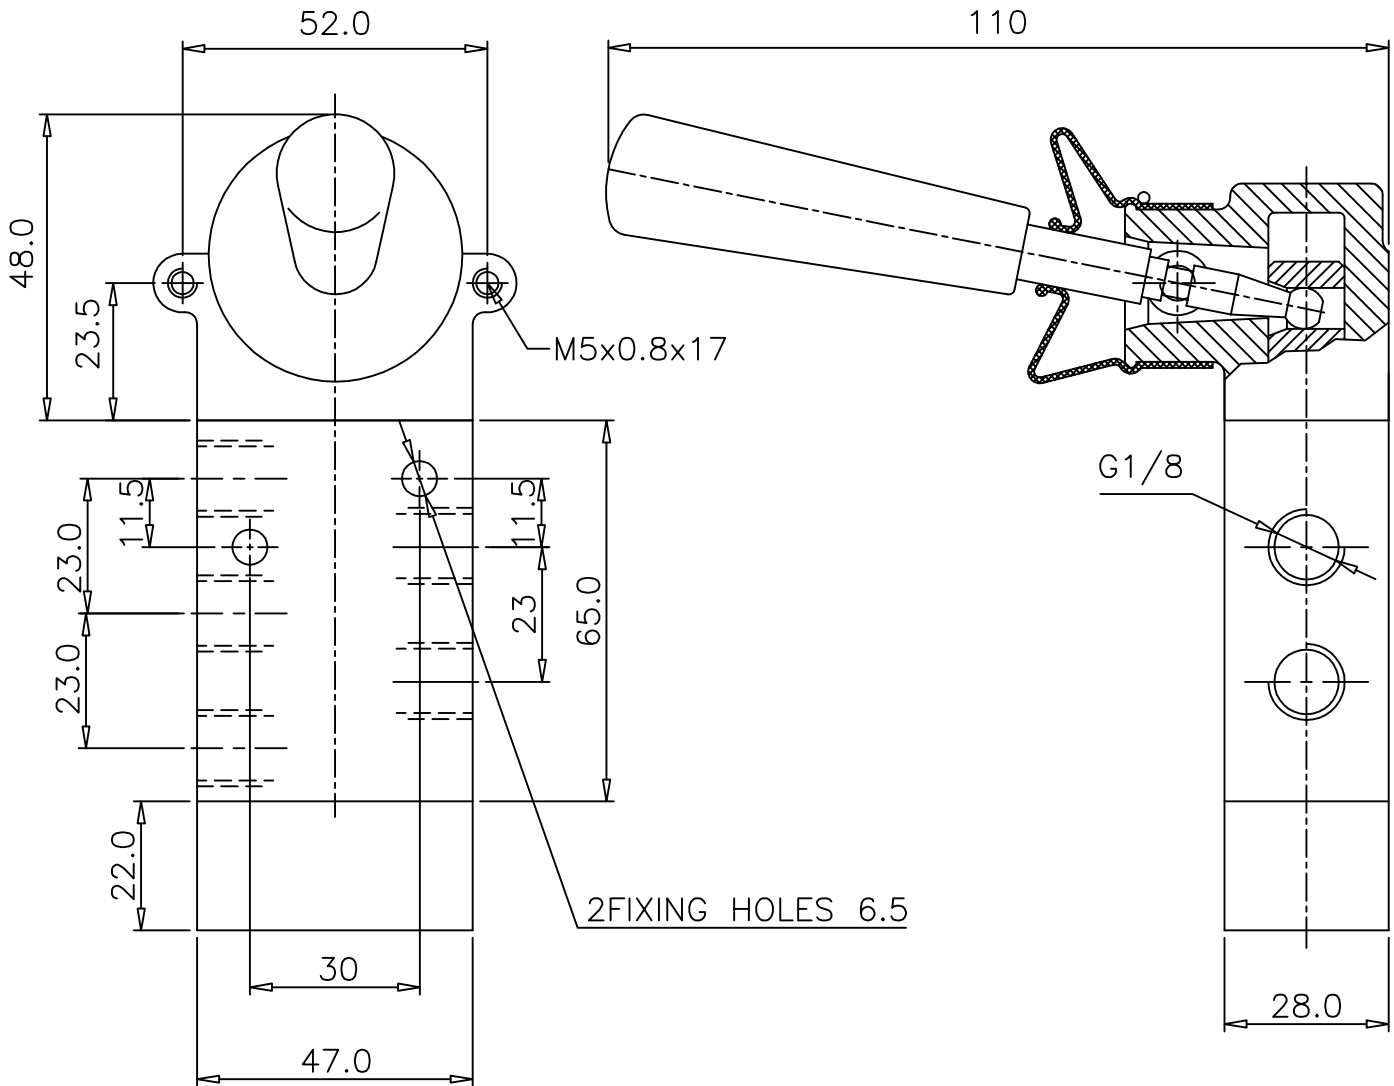

LEVER SET-RESET

ZX3 0477 02

Type : 5/2 Spool Valve
 Manually operated
 Port Size : G 1/8
 Operating Pressure : 2-10 bar
 Operating Temperature : +5°C to +70°C

ALL DIMENSIONS ARE IN mm

NUCON ZANDER PRIVATE LIMITED
 88 , C.I.E , BALANAGAR ,
 HYDERABAD - 500 037