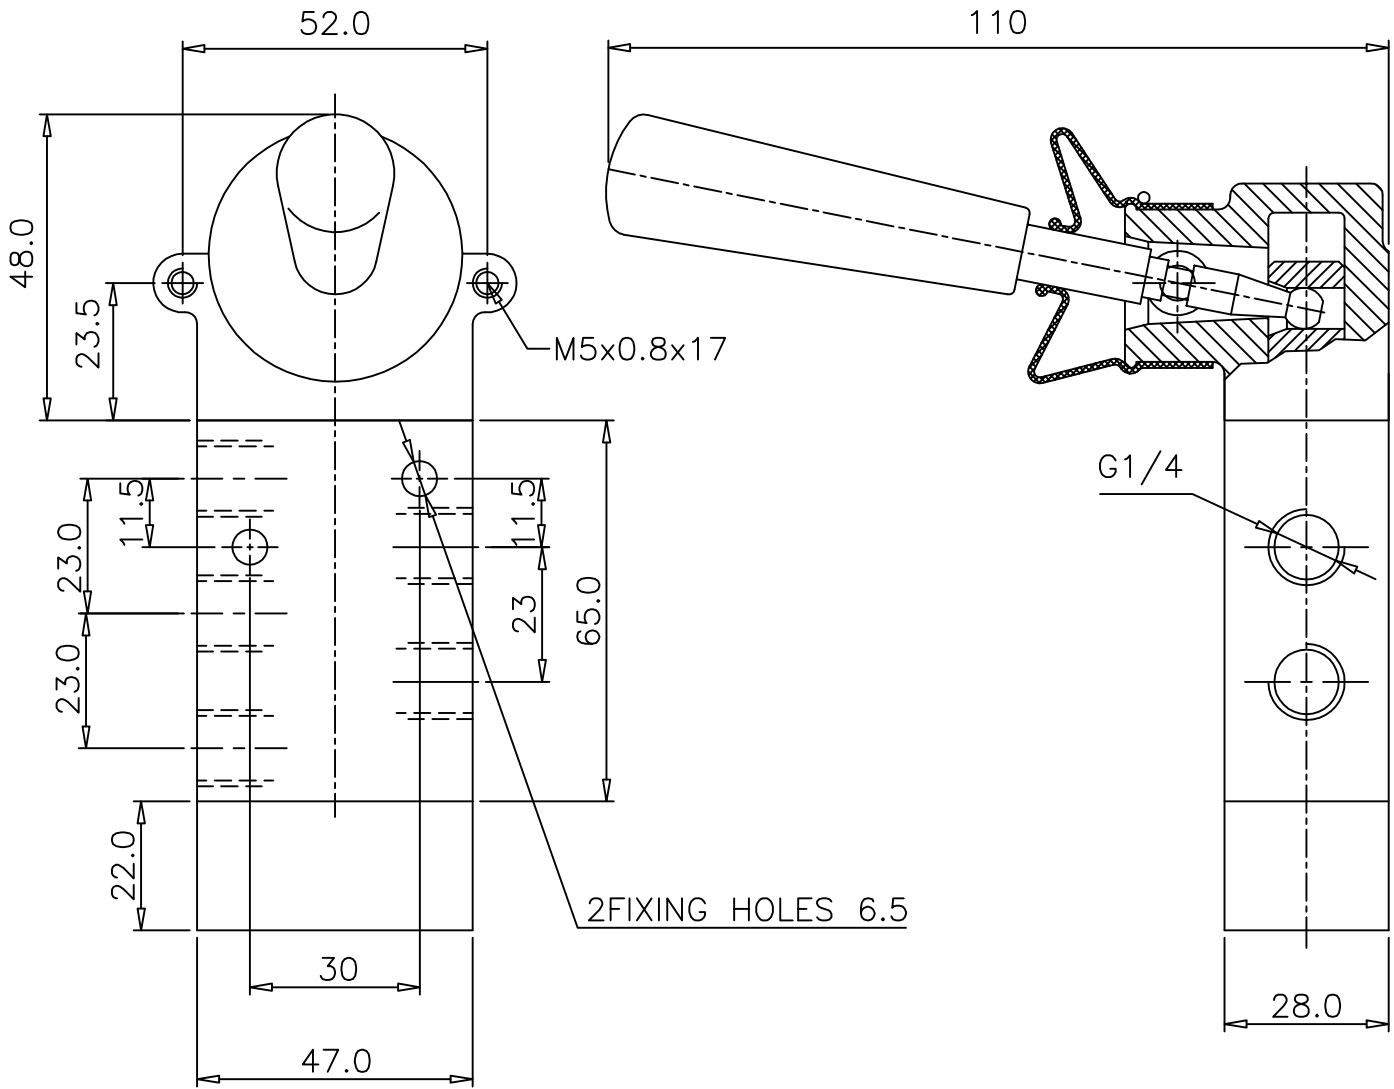

LEVER SET-RESET

ZX3 0677 02

Type : 5/2 Spool Valve
 Manually operated
 Port Size : G 1/4
 Operating Pressure : 2-10 bar
 Operating Temperature : +5°C to +70°C

ALL DIMENSIONS ARE IN mm

NUCON ZANDER PRIVATE LIMITED
 88 , C.I.E , BALANAGAR ,
 HYDERABAD - 500 037