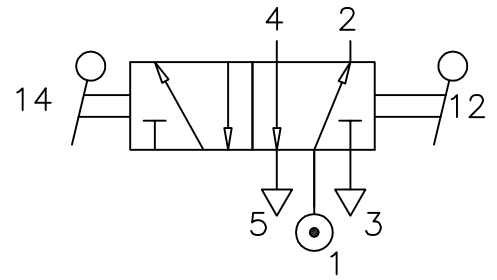

LEVER SET-RESET

ZX3 0677 02

Type : 5/2 Spool Valve
 Manually operated
 Port Size : G 1/4
 Operating Pressure : 2-10 bar
 Operating Temperature : +5°C to +70°C

ALL DIMENSIONS ARE IN mm

NUCON ZANDER PRIVATE LIMITED
 88 , C.I.E , BALANAGAR ,
 HYDERABAD - 500 037