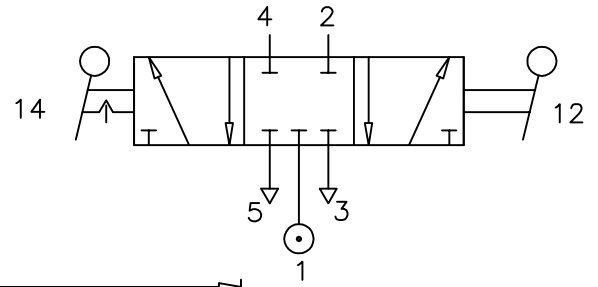

# THREE POSITION LEVER OPERATED

## ZX3 3437 02

Type : 5/3 Fully sealed  
 Mid-position  
 Port Size : G 1/8  
 Operating Pressure : 0-10 bar  
 Operating Temperature : +5°C to +70°C

ALL DIMENSIONS ARE IN mm

NUCON ZANDER PRIVATE LIMITED  
 88 , C.I.E , BALANAGAR ,  
 HYDERABAD - 500 037