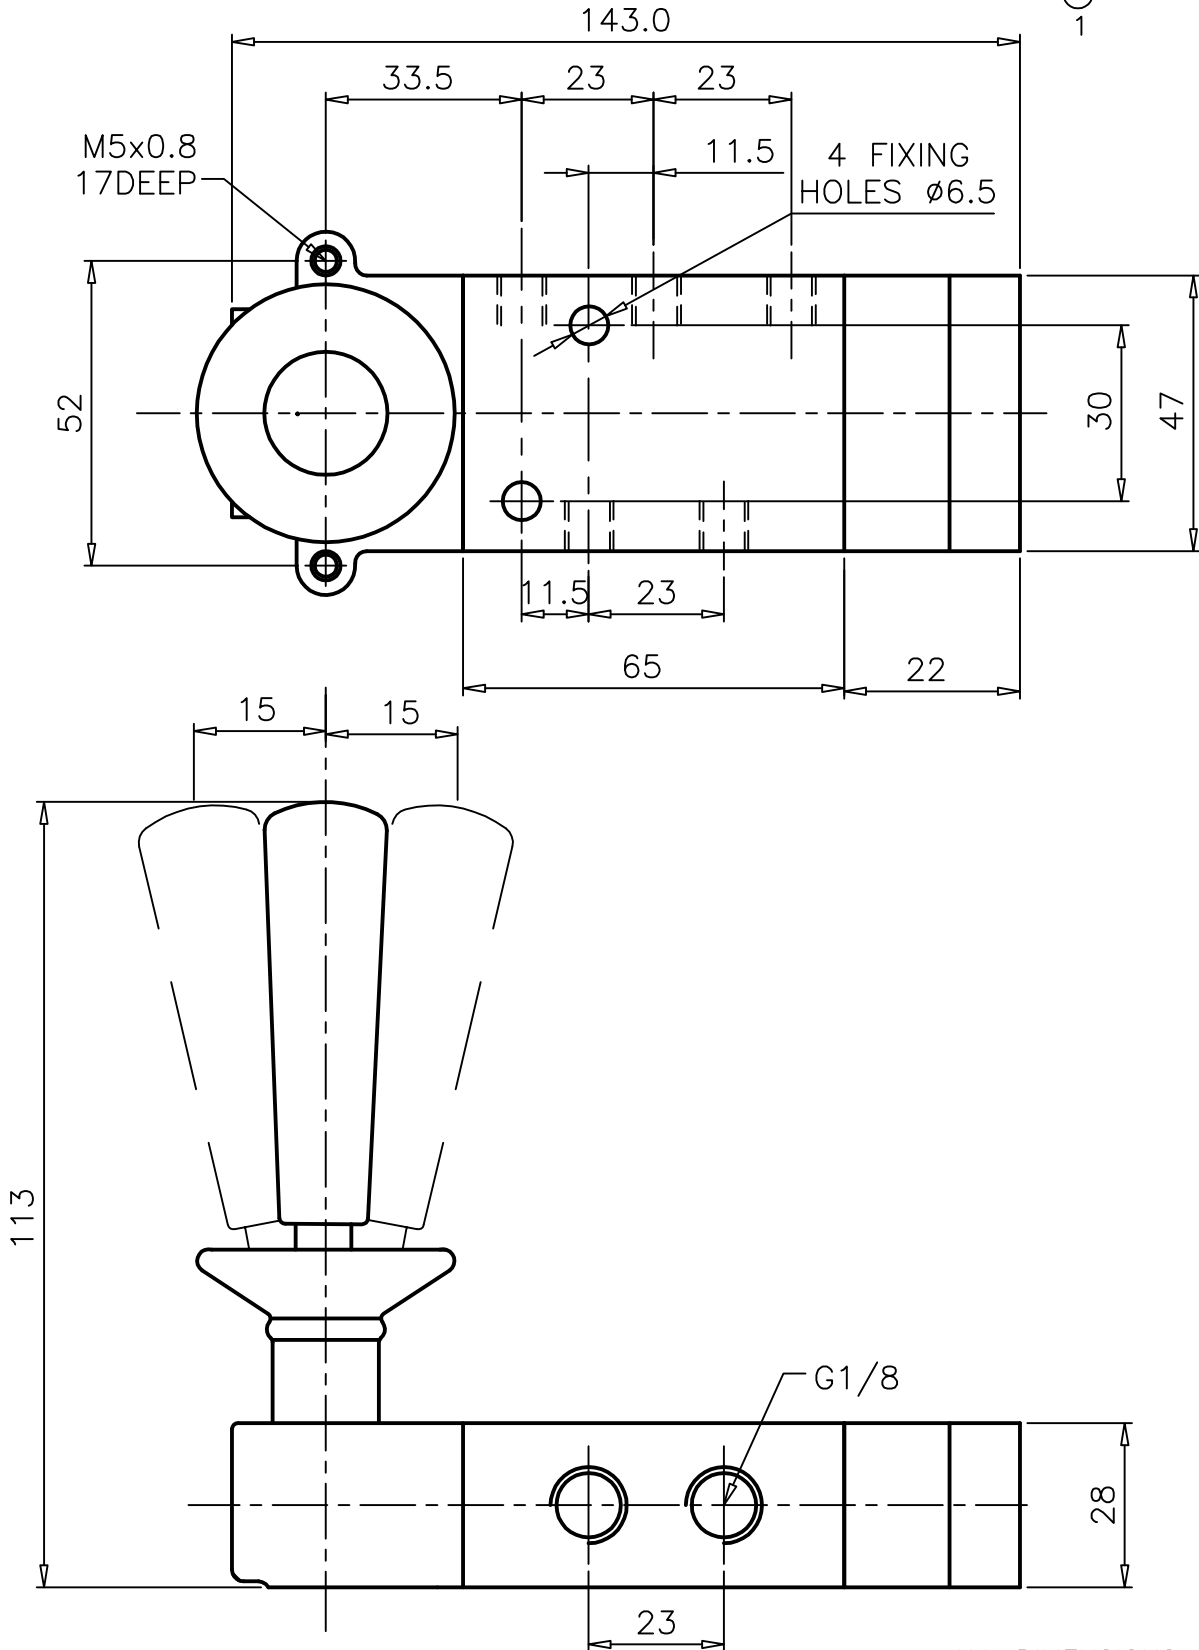

# THREE POSITION LEVER OPERATED

## ZX3 3437 02

Type : 5/3 Fully sealed  
 Mid-position  
 Port Size : G 1/8  
 Operating Pressure : 0-10 bar  
 Operating Temperature : +5°C to +70°C

ALL DIMENSIONS ARE IN mm

NUCON ZANDER PRIVATE LIMITED  
 88 , C.I.E , BALANAGAR ,  
 HYDERABAD - 500 037