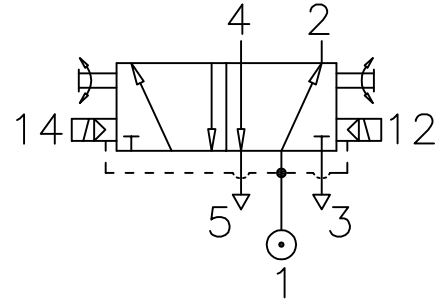

SOLENOID PILOT SET-RESET

ZX4 1252 00 000

Type : 5/2 Spool Valve
 Solenoid Actuated
 Port Size : G 1/8
 Operating Pressure : 2-10 bar
 Operating Temperature : +5°C to +70°C *

* Consult our Technical Service for use below +2°C

ALL DIMENSIONS ARE IN mm

NUCON ZANDER PRIVATE LIMITED
 88 , C.I.E , BALANAGAR ,
 HYDERABAD - 500 037

DRAWN	SREENIVAS.M	11.05.2005
CHECKED		
APPROVED		