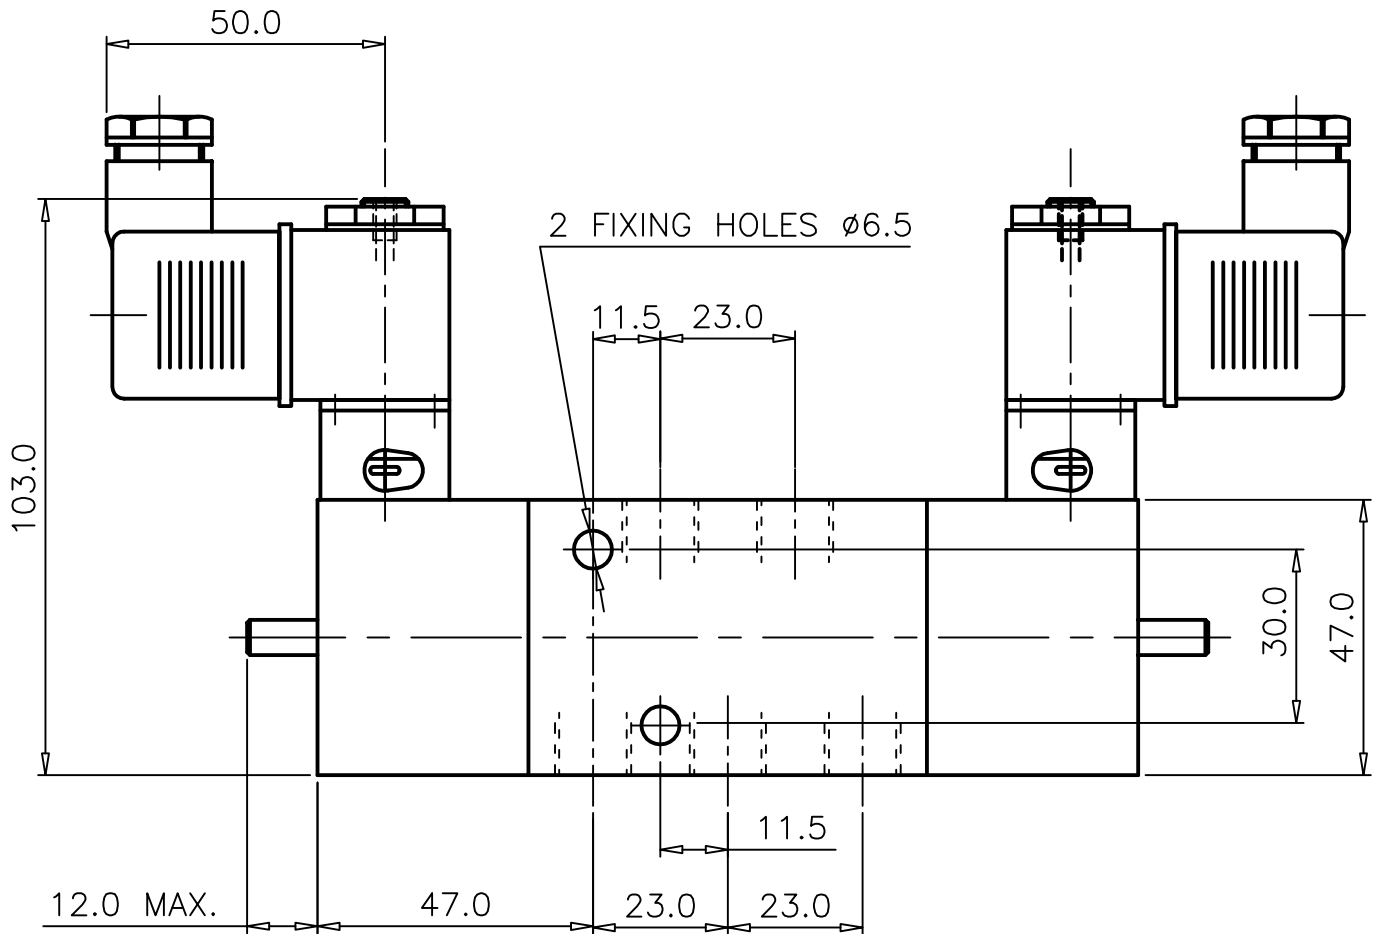

SOLENOID PILOT SET-RESET

ZX4 1252 00 000

Type : 5/2 Spool Valve
 Solenoid Actuated
 Port Size : G 1/8
 Operating Pressure : 2-10 bar
 Operating Temperature : +5°C to +70°C *

* Consult our Technical Service for use below +2°C

ALL DIMENSIONS ARE IN mm

NUCON ZANDER PRIVATE LIMITED
 88 , C.I.E , BALANAGAR ,
 HYDERABAD - 500 037

DRAWN	SREENIVAS.M	11.05.2005
CHECKED		
APPROVED		