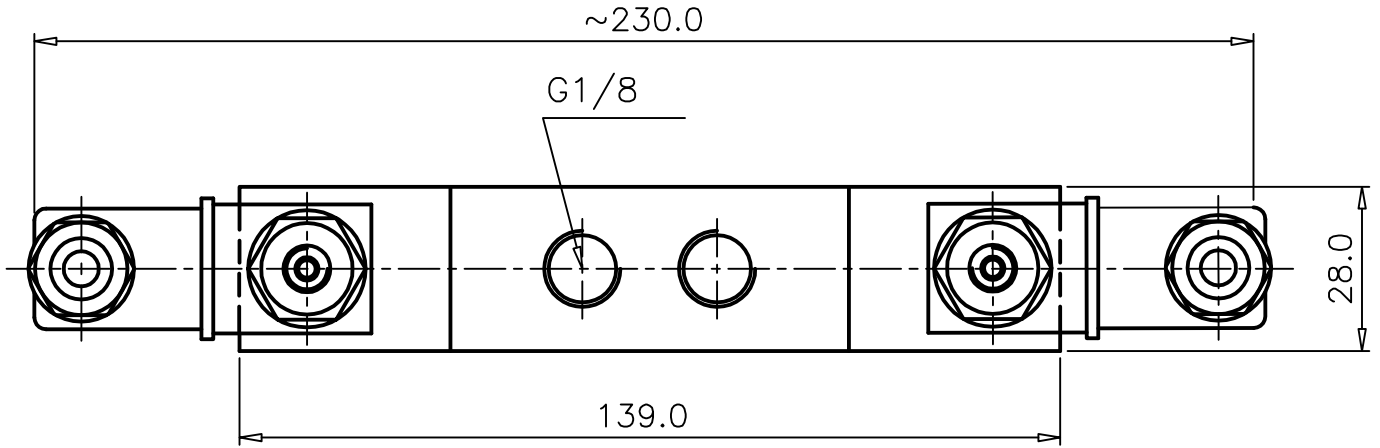

SOLENOID PILOT SET-RESET

ZX4 1252 00 000

Type : 5/2 Spool Valve
 Solenoid Actuated
 Port Size : G 1/8
 Operating Pressure : 2-10 bar
 Operating Temperature : +5°C to +70°C *

* Consult our Technical Service for use below +2°C

ALL DIMENSIONS ARE IN mm

NUCON ZANDER PRIVATE LIMITED
 88 , C.I.E , BALANAGAR ,
 HYDERABAD - 500 037

DRAWN	SREENIVAS.M	11.05.2005
CHECKED		
APPROVED		