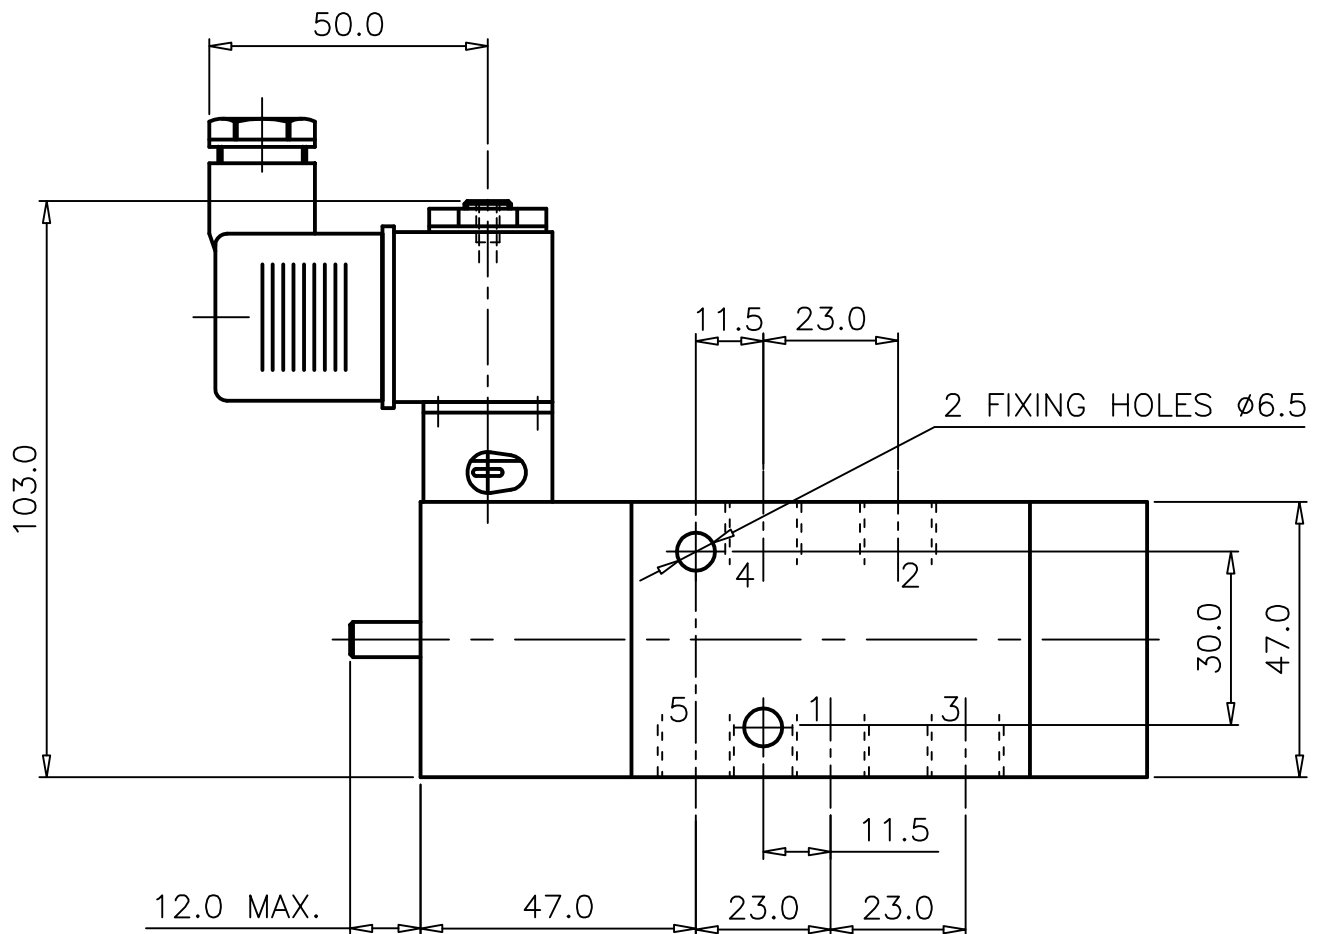

# ZX4 2255 00 000

Type : 5/2 Spool Valve  
Solenoid Actuated

Port Size : G 1/4

Operating Pressure : 2-10 bar

Operating Temperature : +5°C to +70°C \*

\* Consult our Technical Service for use below +2°C

ALL DIMENSIONS ARE IN mm