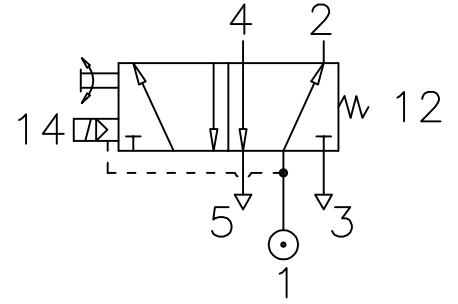

# SOLENOID PILOT ACTUATED, SPRING RETURN

# ZX4 2255 00 000

Type : 5/2 Spool Valve  
Solenoid Actuated

Port Size : G 1/4

Operating Pressure : 2-10 bar

Operating Temperature : +5°C to +70°C \*

\* Consult our Technical Service for use below +2°C

ALL DIMENSIONS ARE IN mm