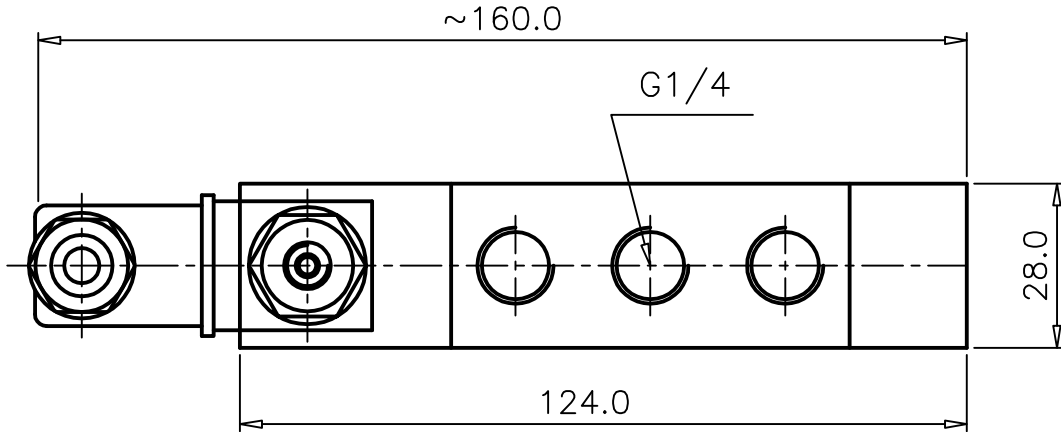

# ZX4 2255 00 000

Type : 5/2 Spool Valve  
Solenoid Actuated

Port Size : G 1/4

Operating Pressure : 2-10 bar

Operating Temperature : +5°C to +70°C \*

\* Consult our Technical Service for use below +2°C

ALL DIMENSIONS ARE IN mm