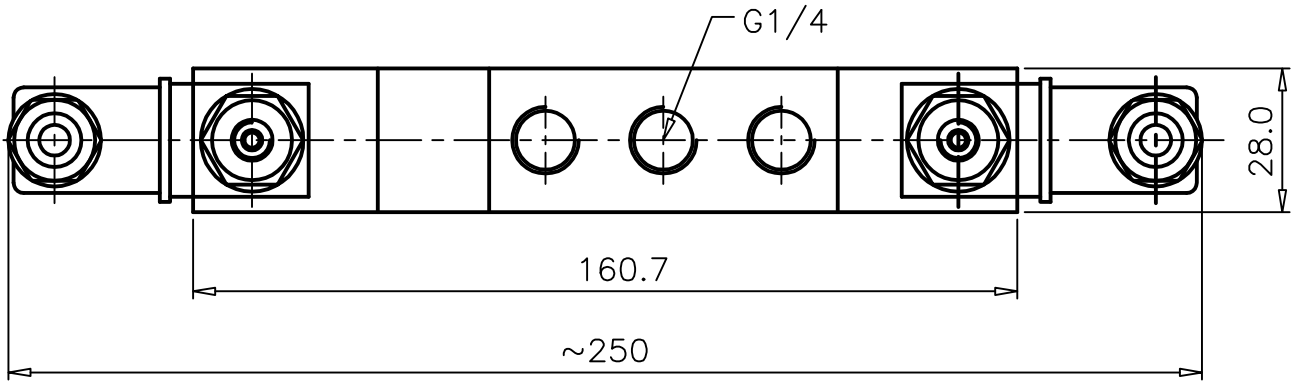

Spring Centralised, Solenoid Pilot actuated - Side mounted

ZX4 2292 00 000

Type : 5/3 Spool Valve
Supply sealed mid - position

Port Size : G 1/4

Operating Pressure : 3-10 bar

Operating Temperature : +5°C to +70°C *

* Consult our Technical Service for use below +2°C

ALL DIMENSIONS ARE IN mm

NUCON INDUSTRIES PRIVATE LIMITED
88 , C.I.E , BALANAGAR ,
HYDERABAD - 500 037

DRAWN	SREENIVAS.M	16.04.2005
CHECKED		
APPROVED		