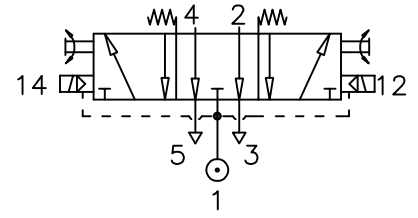

Spring Centralised, Solenoid Pilot actuated - Side mounted

ZX4 2292 00 000

Type : 5/3 Spool Valve
Supply sealed mid - position

Port Size : G 1/4

Operating Pressure : 3-10 bar

Operating Temperature : +5°C to +70°C *

* Consult our Technical Service for use below +2°C

ALL DIMENSIONS ARE IN mm

NUCON INDUSTRIES PRIVATE LIMITED
88 , C.I.E , BALANAGAR ,
HYDERABAD - 500 037

DRAWN	SREENIVAS.M	16.04.2005
CHECKED		
APPROVED		