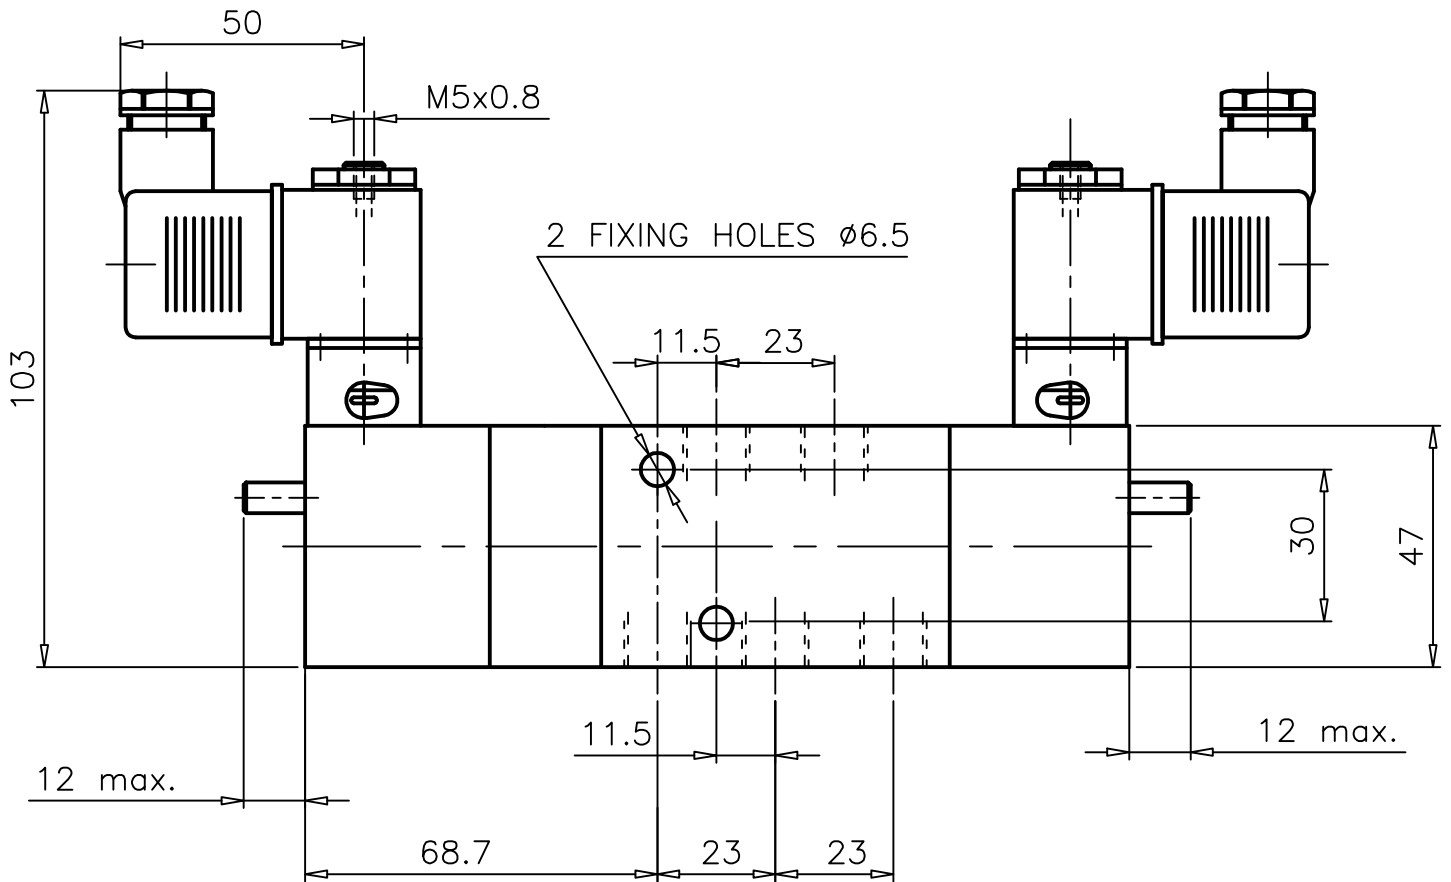

Spring Centralised, Solenoid Pilot actuated - Side mounted

ZX4 2292 00 000

Type : 5/3 Spool Valve
Supply sealed mid - position

Port Size : G 1/4

Operating Pressure : 3-10 bar

Operating Temperature : +5°C to +70°C *

* Consult our Technical Service for use below +2°C

ALL DIMENSIONS ARE IN mm

NUCON INDUSTRIES PRIVATE LIMITED
88 , C.I.E , BALANAGAR ,
HYDERABAD - 500 037

DRAWN	SREENIVAS.M	16.04.2005
CHECKED		
APPROVED		