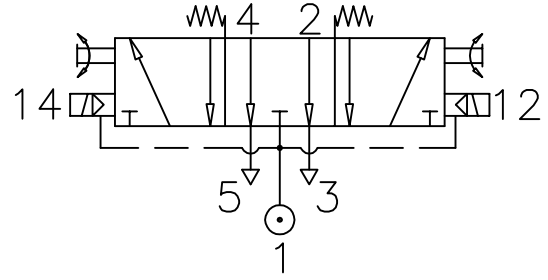

# ZX4 2898 00 000

Face Mounted Miniature Solenoid

Type : 5/3 -Supply sealed mid-position  
Integral pilot supply

Port Size : G 1/4

Operating Pressure : 0-10 bar\*

Operating Temperature : +5°C to +70°C

\* CONSULT OUR TECHNICAL SERVICE FOR LOW PRESSURE AND VACUUM

ALL DIMENSIONS ARE IN mm

NUCON INDUSTRIES PRIVATE LIMITED  
88 , C.I.E , BALANAGAR ,  
HYDERABAD - 500 037

DRAWN	SREENIVAS.M	09.05.2005
CHECKED		
APPROVED		