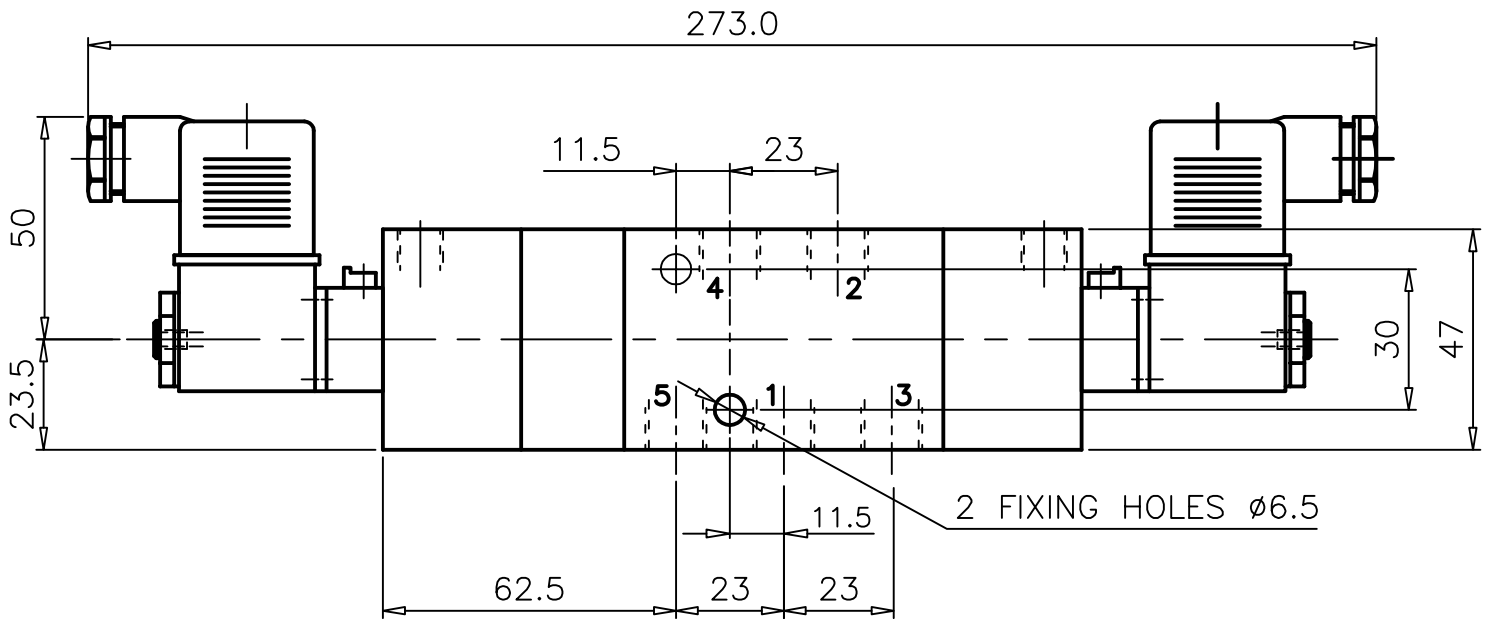

# ZX4 2898 00 000

Face Mounted Miniature Solenoid

Type : 5/3 -Supply sealed mid-position  
Integral pilot supply

Port Size : G 1/4

Operating Pressure : 0-10 bar\*

Operating Temperature : +5°C to +70°C

\* CONSULT OUR TECHNICAL SERVICE FOR LOW PRESSURE AND VACUUM

ALL DIMENSIONS ARE IN mm

NUCON INDUSTRIES PRIVATE LIMITED  
88 , C.I.E , BALANAGAR ,  
HYDERABAD - 500 037

DRAWN	SREENIVAS.M	09.05.2005
CHECKED		
APPROVED		