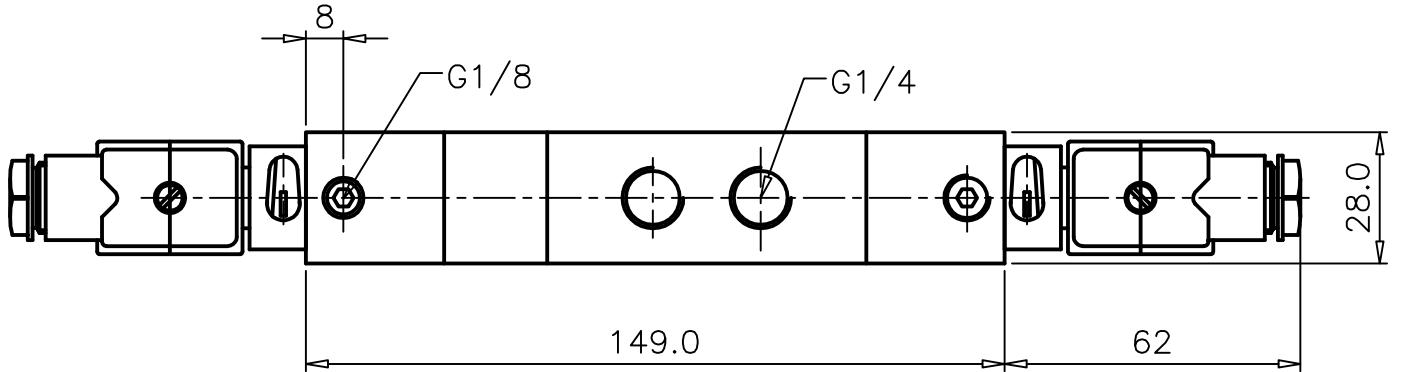

# ZX4 2898 00 000

Face Mounted Miniature Solenoid

Type : 5/3 -Supply sealed mid-position  
Integral pilot supply

Port Size : G 1/4

Operating Pressure : 0-10 bar\*

Operating Temperature : +5°C to +70°C

\* CONSULT OUR TECHNICAL SERVICE FOR LOW PRESSURE AND VACUUM

ALL DIMENSIONS ARE IN mm

NUCON INDUSTRIES PRIVATE LIMITED  
88 , C.I.E , BALANAGAR ,  
HYDERABAD - 500 037

DRAWN	SREENIVAS.M	09.05.2005
CHECKED		
APPROVED		